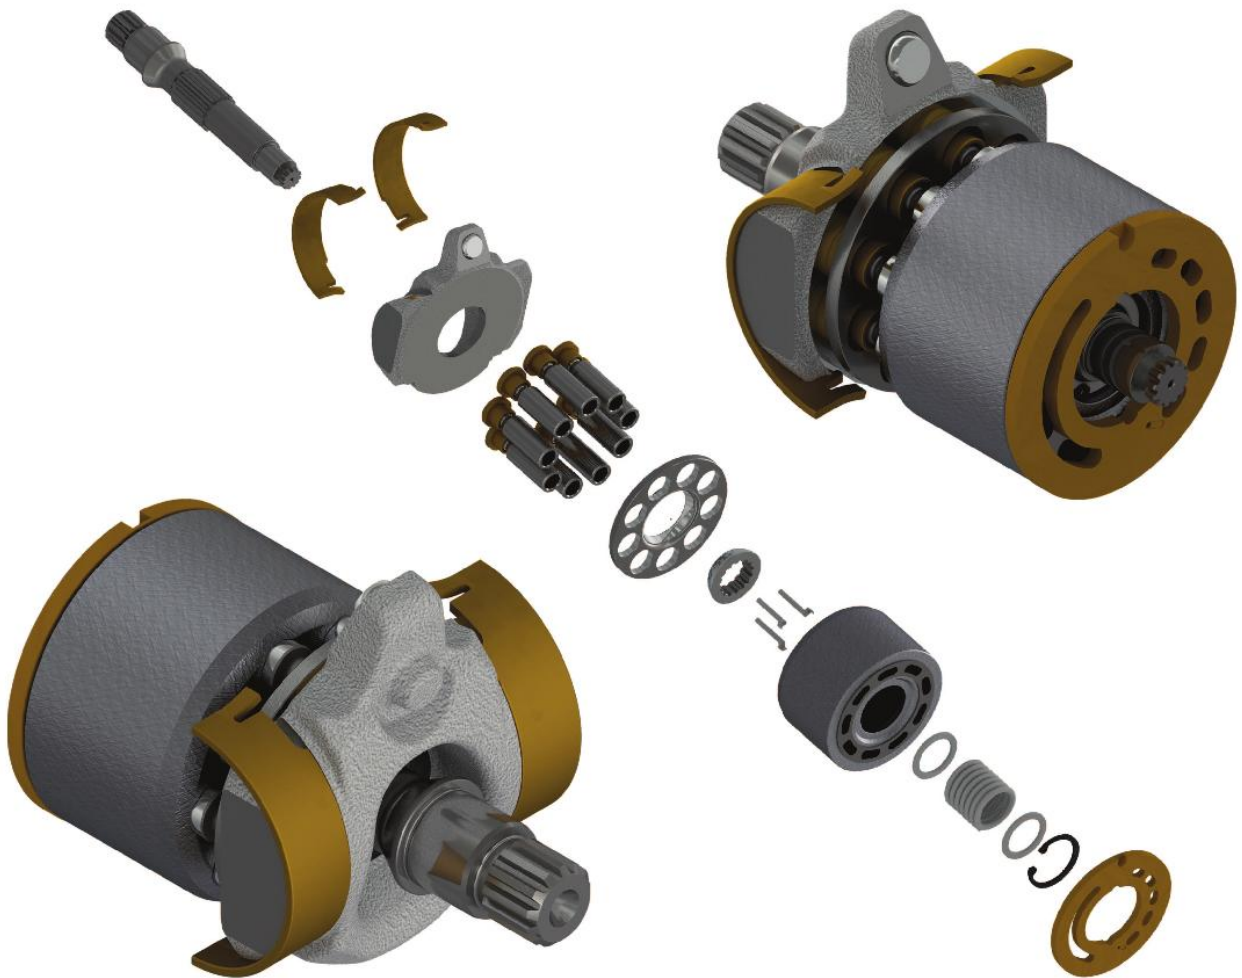

A10VO28LR

A10VO28LR

A10VO28LR

ITEM	DESCRIPTION	QUANTITY	REMARK
1	DRIVE SHAFT	1	
2	SLIDING BEARING	2	
3	CAM ROCKER	1	
4	PISTON SHOE	9	
5	SET PLATE	1	
6	BALL GUIDE	1	
7	PIN OF CYLINDER BLOCK	3	
8	CYLINDER BLOCK	1	
9	SPACE	2	
10	COIL SPRING	1	
11	SNAP RING	1	
12	VALVE PLATE	1	

HAN DOK HYDRAULIC