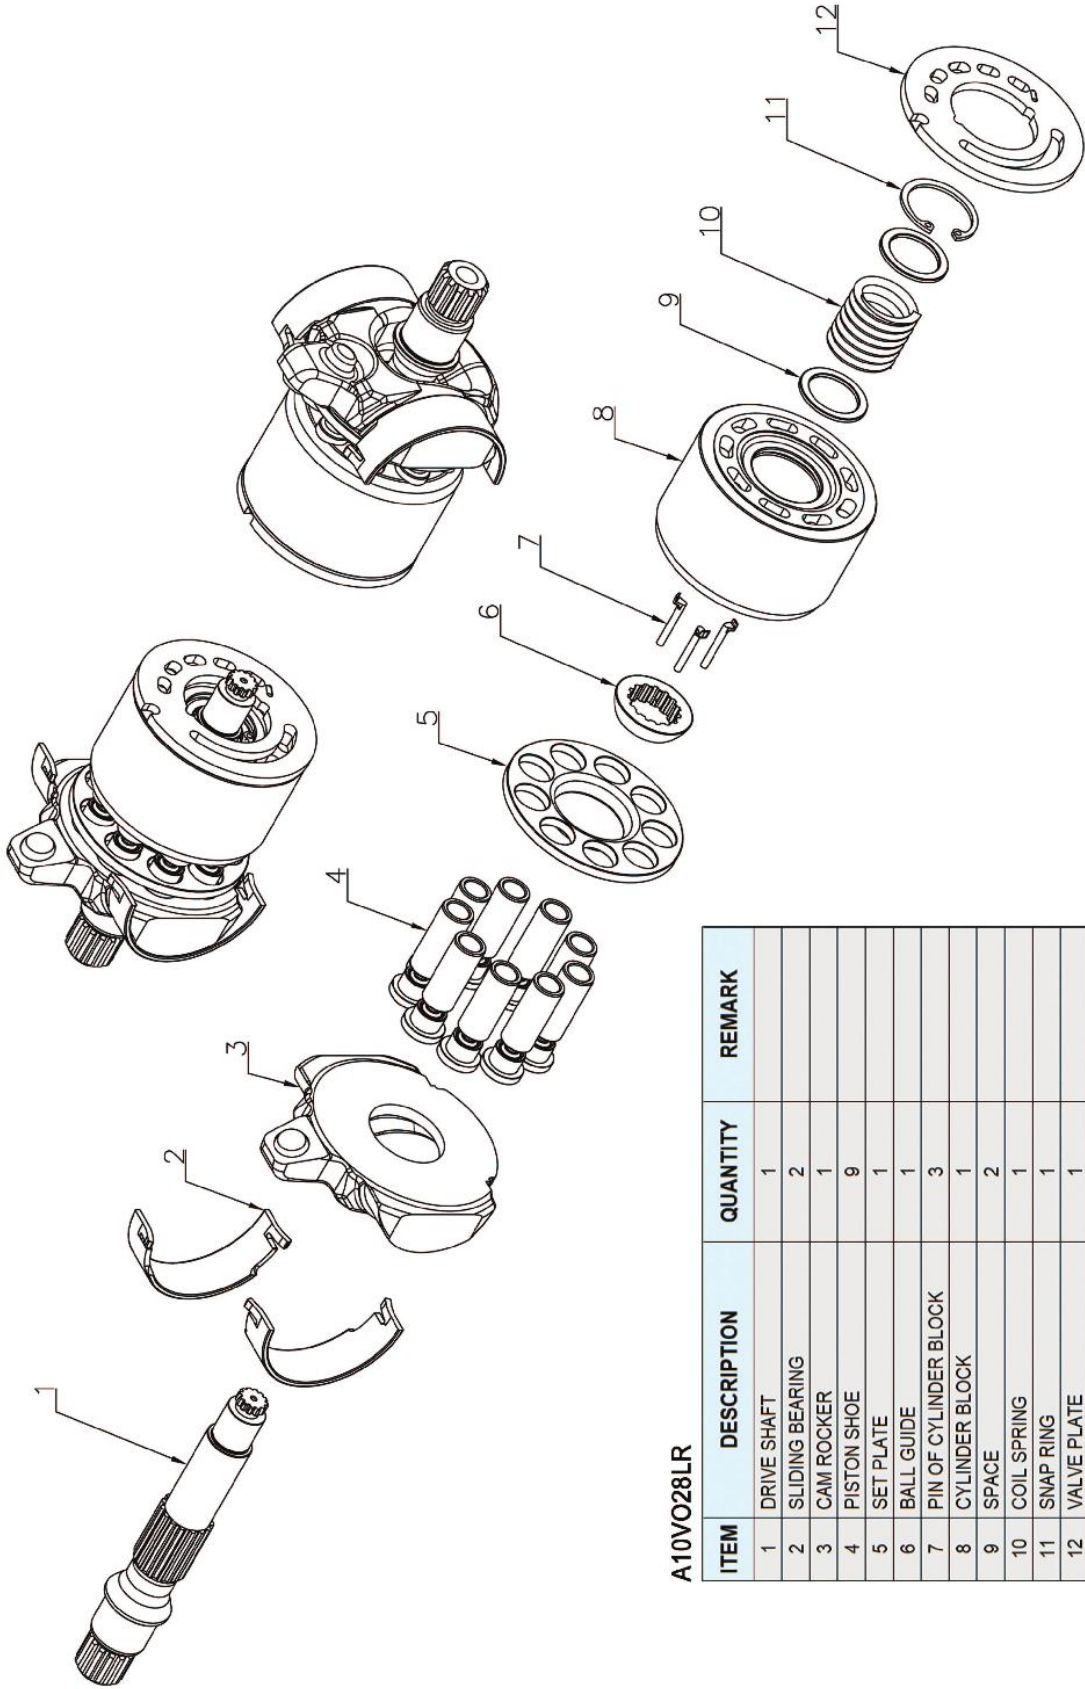

A10VO28LR

A10VO28LR

A10VO28LR

ITEM	DESCRIPTION	QUANTITY	REMARK
1	DRIVE SHAFT	1	
2	SLIDING BEARING	2	
3	CAM ROCKER	1	
4	PISTON SHOE	9	
5	SET PLATE	1	
6	BALL GUIDE	1	
7	PIN OF CYLINDER BLOCK	3	
8	CYLINDER BLOCK	1	
9	SPACE	2	
10	COIL SPRING	1	
11	SNAP RING	1	
12	VALVE PLATE	1	

HAN DOK HYDRAULIC