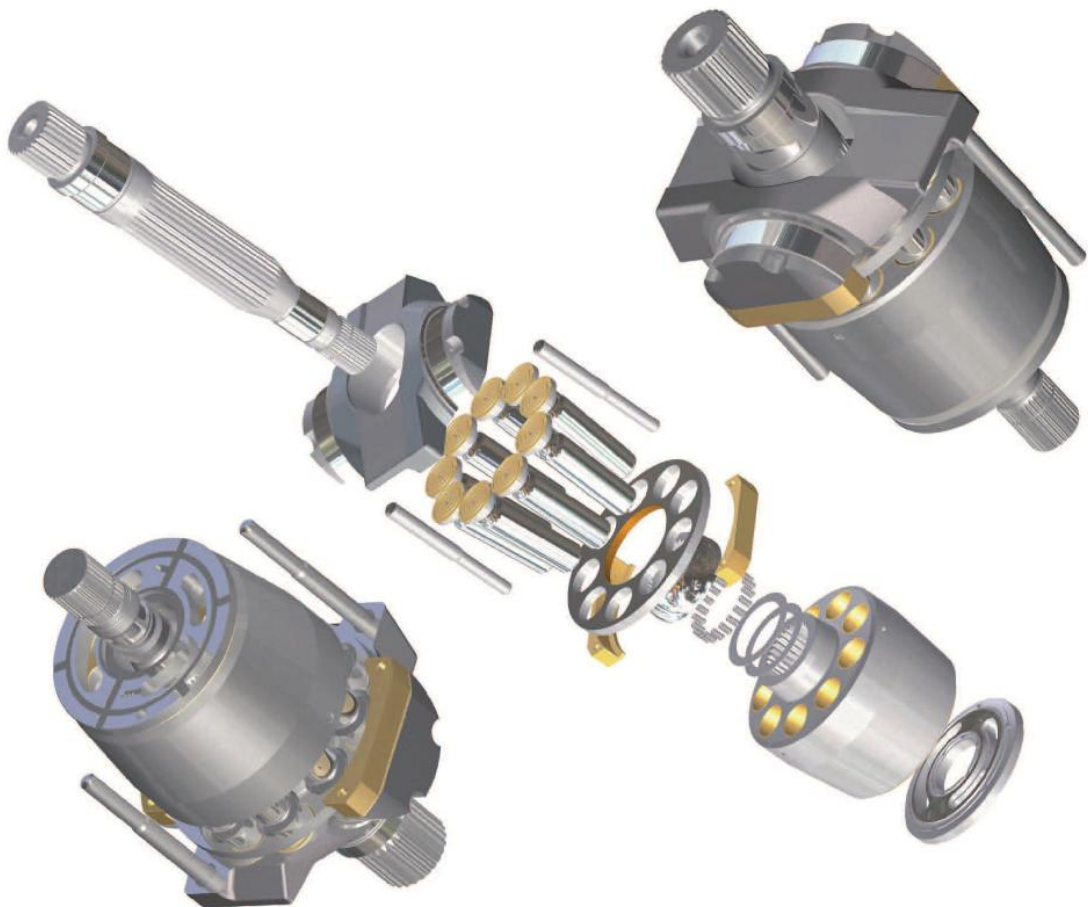

A11VSO SERIES

A11VSO SERIES

A11VSO40/60/75/95/130/145/160/190/260

ITEM	DESCRIPTION	QUANTITY	REMARK
1	DRIVE SHAFT	1	
2	SWASH PLATE	1	
3	PISTON SHOE	9	
4	SET PLATE	1	
5	BALL GUIDE	1	
6	COIL SPRING	20	
7	FIX PLATE	2	
8	SHIM	2	
9	CYLINDER BLOCK	1	
10	VALVE PLATE(L/R)	1	
11	PUSH ROD	2	

HAN DOK HYDRAULIC