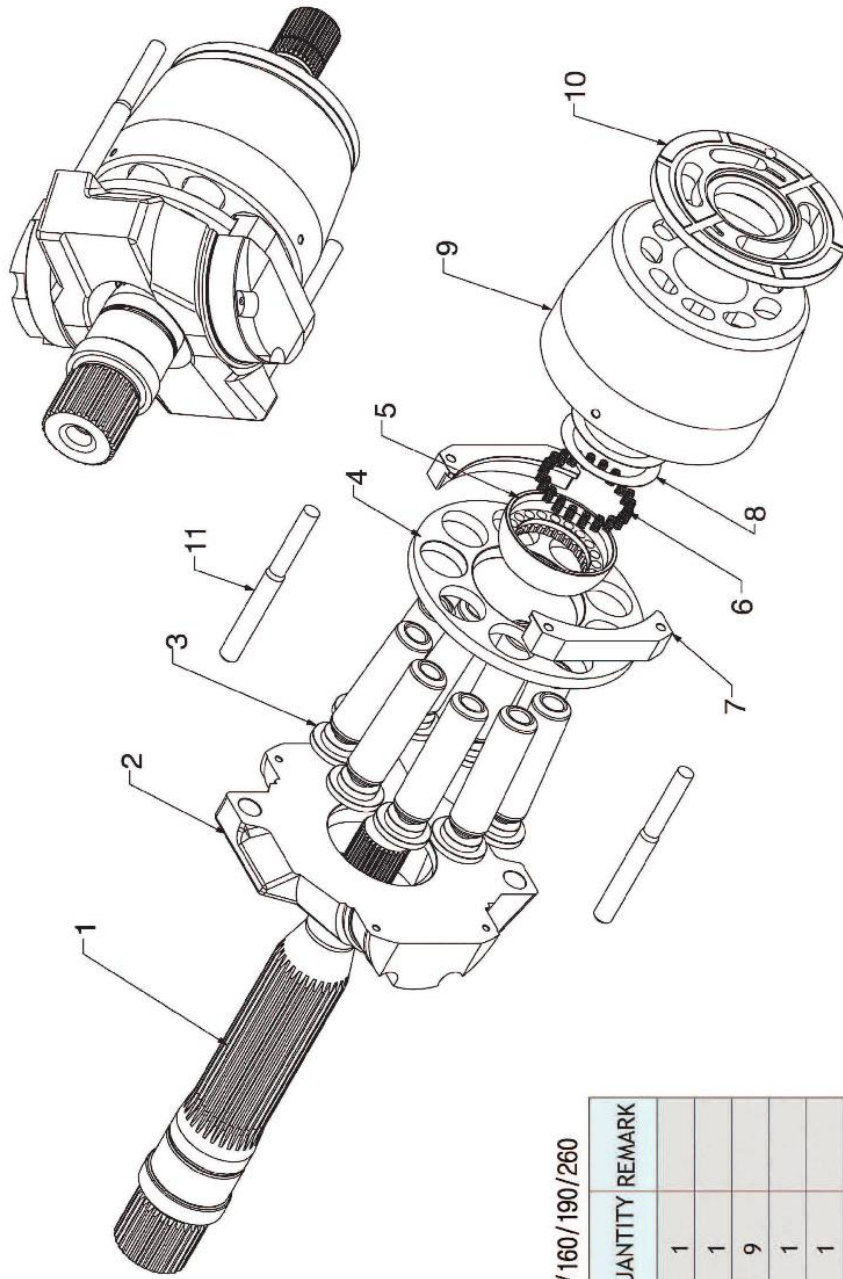

A11VSO SERIES

A11VSO SERIES

A11VSO40/60/75/95/130/145/160/190/260

ITEM	DESCRIPTION	QUANTITY	REMARK
1	DRIVE SHAFT	1	
2	SWASH PLATE	1	
3	PISTON SHOE	9	
4	SET PLATE	1	
5	BALL GUIDE	1	
6	COIL SPRING	20	
7	FIX PLATE	2	
8	SHIM	2	
9	CYLINDER BLOCK	1	
10	VALVE PLATE(L/R)	1	
11	PUSH ROD	2	

HAN DOK HYDRAULIC