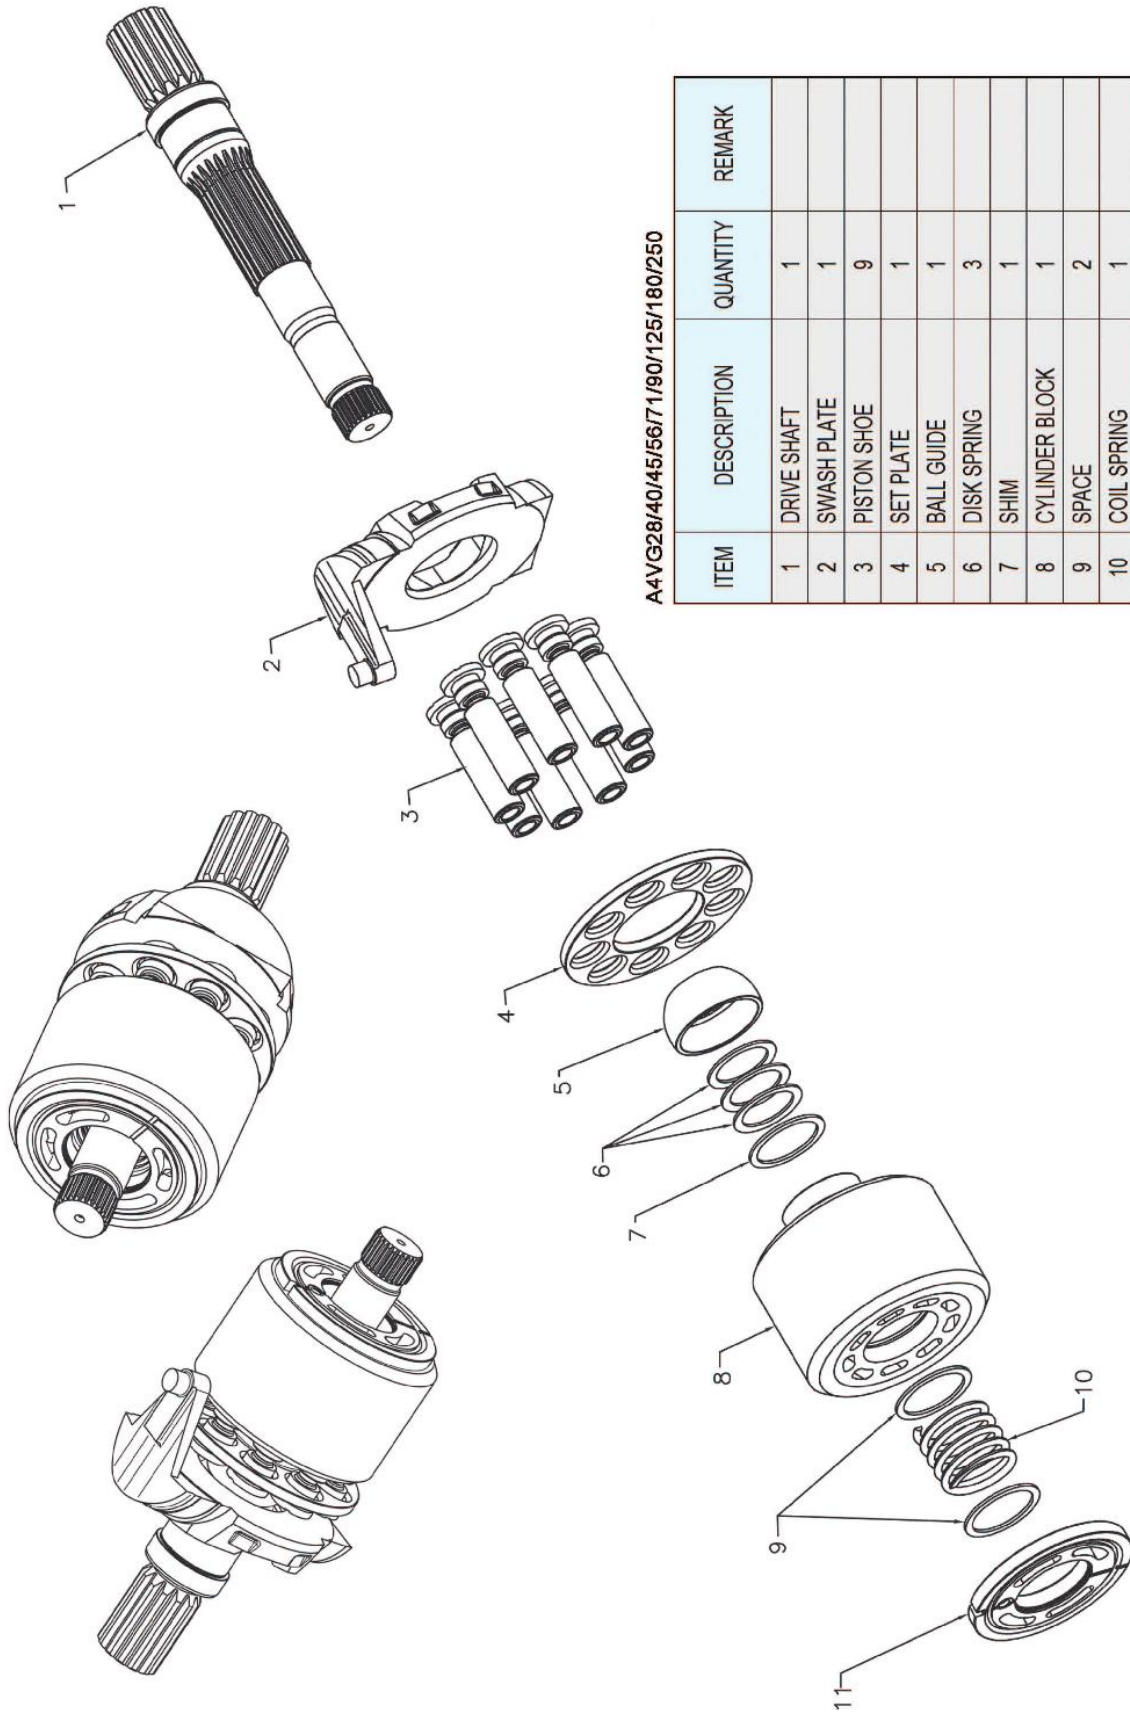

A4VG SERIES

A4VG28/40/45/56/71/90/125/180/250

ITEM	DESCRIPTION	QUANTITY	REMARK
1	DRIVE SHAFT	1	
2	SWASH PLATE	1	
3	PISTON SHOE	9	
4	SET PLATE	1	
5	BALL GUIDE	1	
6	DISK SPRING	3	
7	SHIM	1	
8	CYLINDER BLOCK	1	
9	SPACE	2	
10	COIL SPRING	1	
11	VALVE PLATE	1	

HAN DOK HYDRAULIC

A4VG SERIES