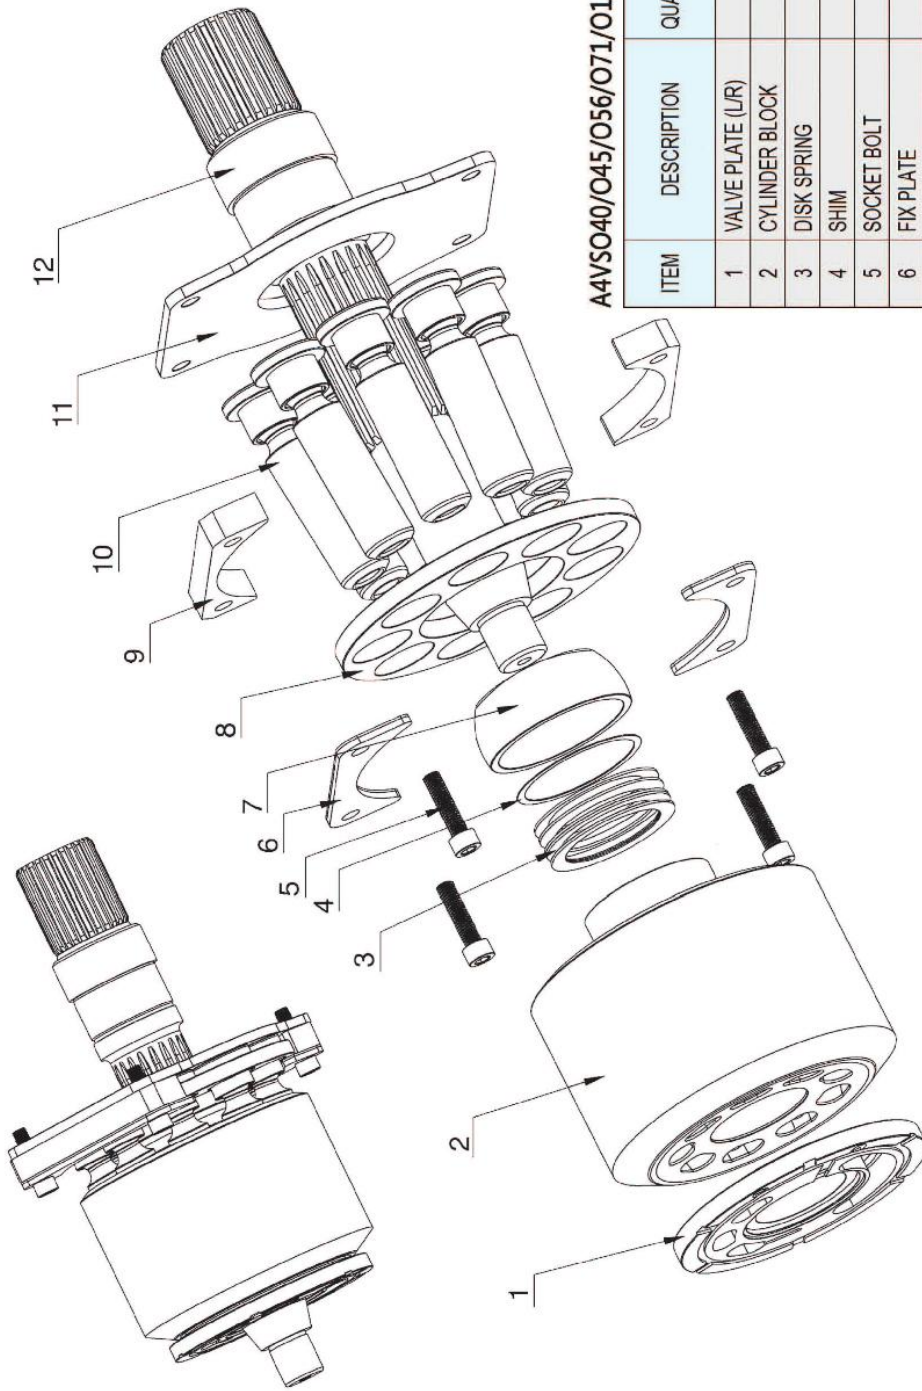

A4VSO SERIES

A4VSO SERIES

A4VSO40/O45/O56/O71/O125/O180/O250/O355/O500

ITEM	DESCRIPTION	QUANTITY	REMARK
1	VALVE PLATE (L/R)	1	
2	CYLINDER BLOCK	1	
3	DISK SPRING	4	
4	SHIM	1	
5	SOCKET BOLT	4	
6	FIX PLATE	2	
7	BALL GUIDE	1	
8	SET PLATE	1	
9	SPACE	2	
10	PISTON SHOE	9	
11	SHOE PLATE	1	
12	DRIVE SHAFT	1	

HAN DOK HYDRAULIC