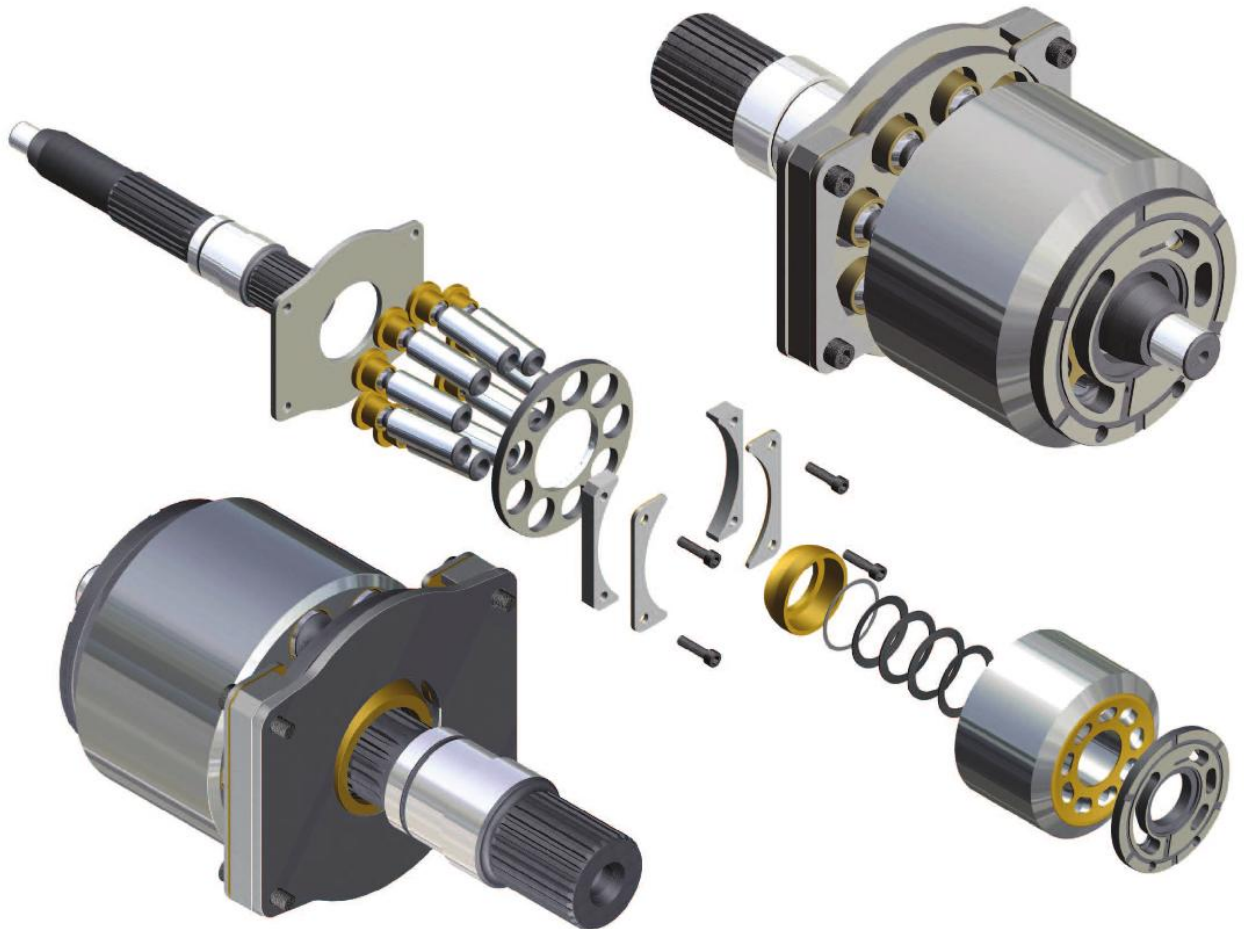

A4VSO SERIES

A4VSO SERIES

A4VSO40/O45/O56/O71/O125/O180/O250/O355/O500

ITEM	DESCRIPTION	QUANTITY	REMARK
1	VALVE PLATE (L/R)	1	
2	CYLINDER BLOCK	1	
3	DISK SPRING	4	
4	SHIM	1	
5	SOCKET BOLT	4	
6	FIX PLATE	2	
7	BALL GUIDE	1	
8	SET PLATE	1	
9	SPACE	2	
10	PISTON SHOE	9	
11	SHOE PLATE	1	
12	DRIVE SHAFT	1	

HAN DOK HYDRAULIC