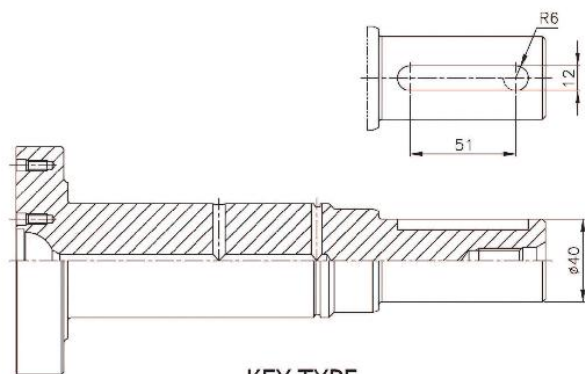

A7V SERIES

CW (R)

CCW (L)

SPLINE-TYPE

KEY-TYPE

IT IS DIFFERENT SHAPE BETWEEN KEY TYPE AND SPLINE TYPE

A7V SERIES

A7V55/80/107/160/225/250/355/550

ITEM	DESCRIPTION	QUANTITY	REMARK
1	VALVE PLATE (L/R)	1	
2	CYLINDER BLOCK	1	
3	DISK SPRING	4	
4	DISK SPRING HOLDER	1	
5	SOCKET BOLT	14	
6	RETAINER PLATE	1	
7	CENTER PIN	1	
8	SPACE	2	
9	PISTON	7	
10-A	DRIVE SHAFT(SPLINE)	1	
10-B	DRIVE SHAFT(KEY)	1	