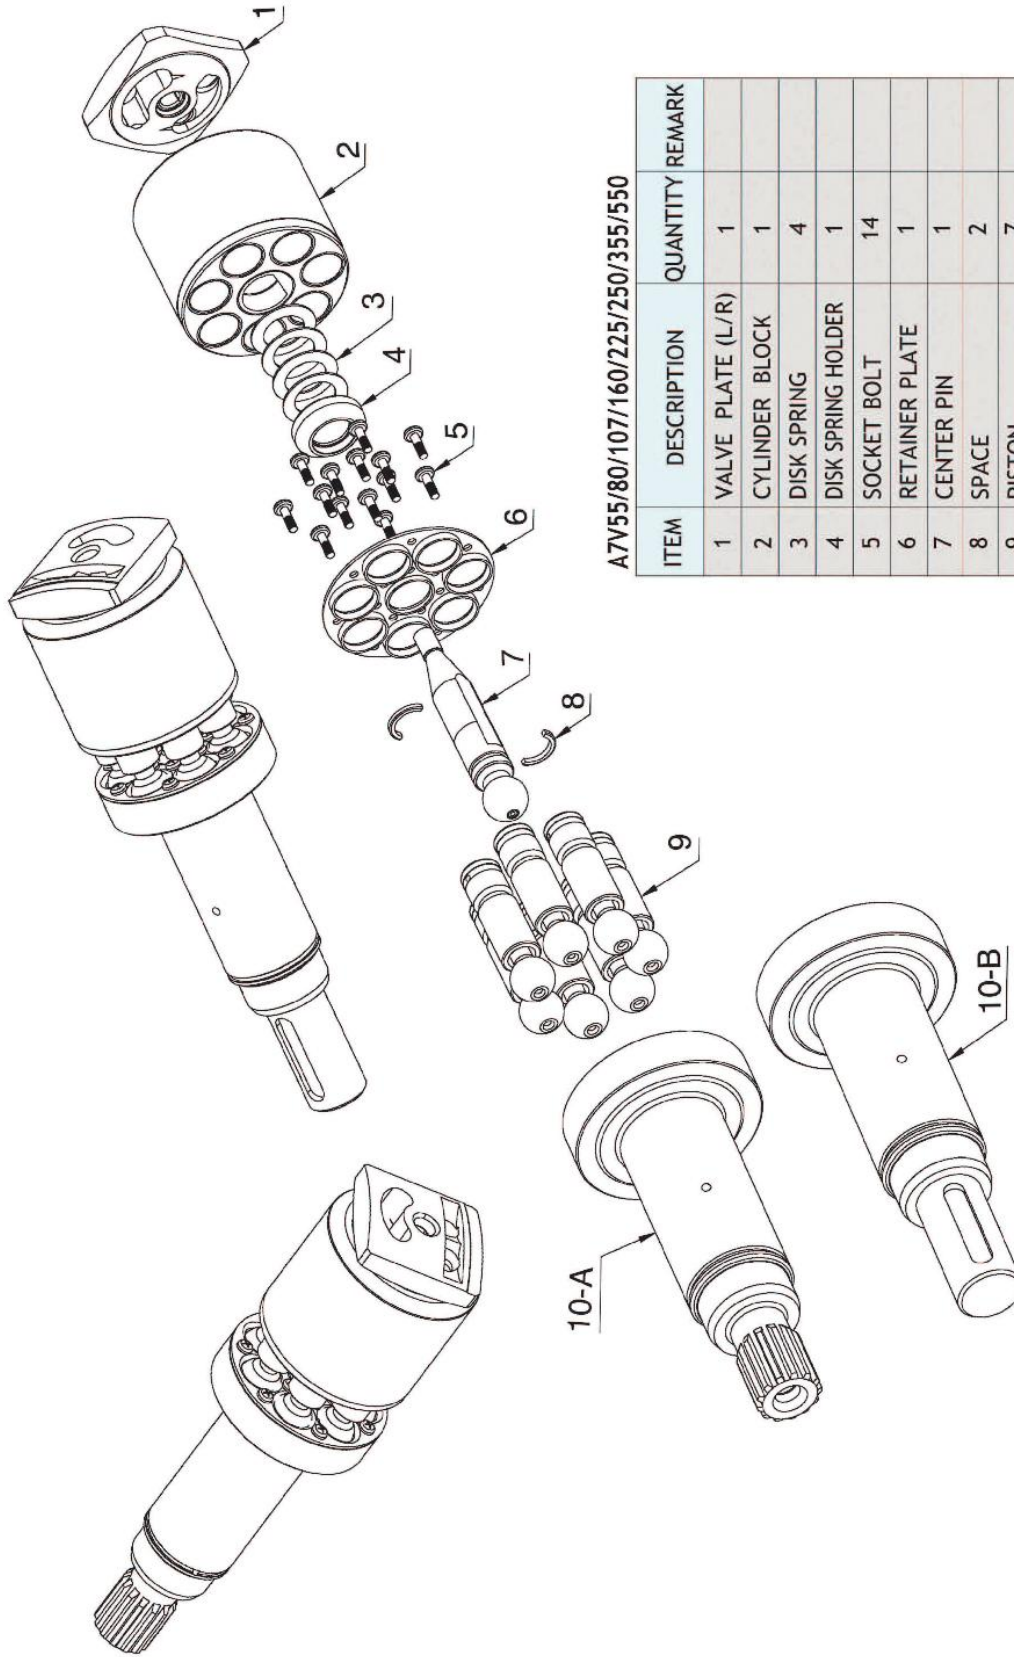

A7V SERIES

CW (R)

CCW (L)

SPLINE-TYPE

KEY-TYPE

IT IS DIFFERENT SHAPE BETWEEN KEY TYPE AND SPLINE TYPE

A7V SERIES

A7V55/80/107/160/225/250/355/550

ITEM	DESCRIPTION	QUANTITY	REMARK
1	VALVE PLATE (L/R)	1	
2	CYLINDER BLOCK	1	
3	DISK SPRING	4	
4	DISK SPRING HOLDER	1	
5	SOCKET BOLT	14	
6	RETAINER PLATE	1	
7	CENTER PIN	1	
8	SPACE	2	
9	PISTON	7	
10-A	DRIVE SHAFT(SPLINE)	1	
10-B	DRIVE SHAFT(KEY)	1	