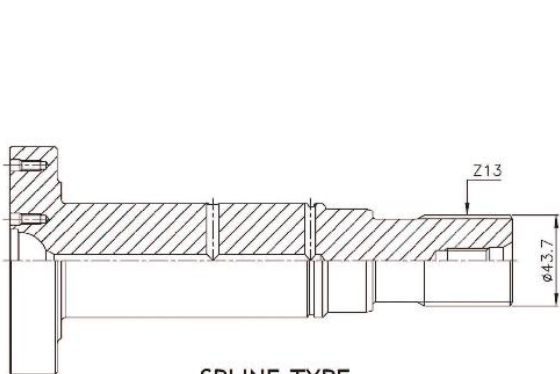

A7V SERIES

CW (R)

CCW (L)

SPLINE-TYPE

KEY-TYPE

IT IS DIFFERENT SHAPE BETWEEN KEY TYPE AND SPLINE TYPE

A7V SERIES

A7V55/80/107/160/225/250/355/550

ITEM	DESCRIPTION	QUANTITY	REMARK
1	VALVE PLATE (L/R)	1	
2	CYLINDER BLOCK	1	
3	DISK SPRING	4	
4	DISK SPRING HOLDER	1	
5	SOCKET BOLT	14	
6	RETAINER PLATE	1	
7	CENTER PIN	1	
8	SPACE	2	
9	PISTON	7	
10-A	DRIVE SHAFT(SPLINE)	1	
10-B	DRIVE SHAFT(KEY)	1	