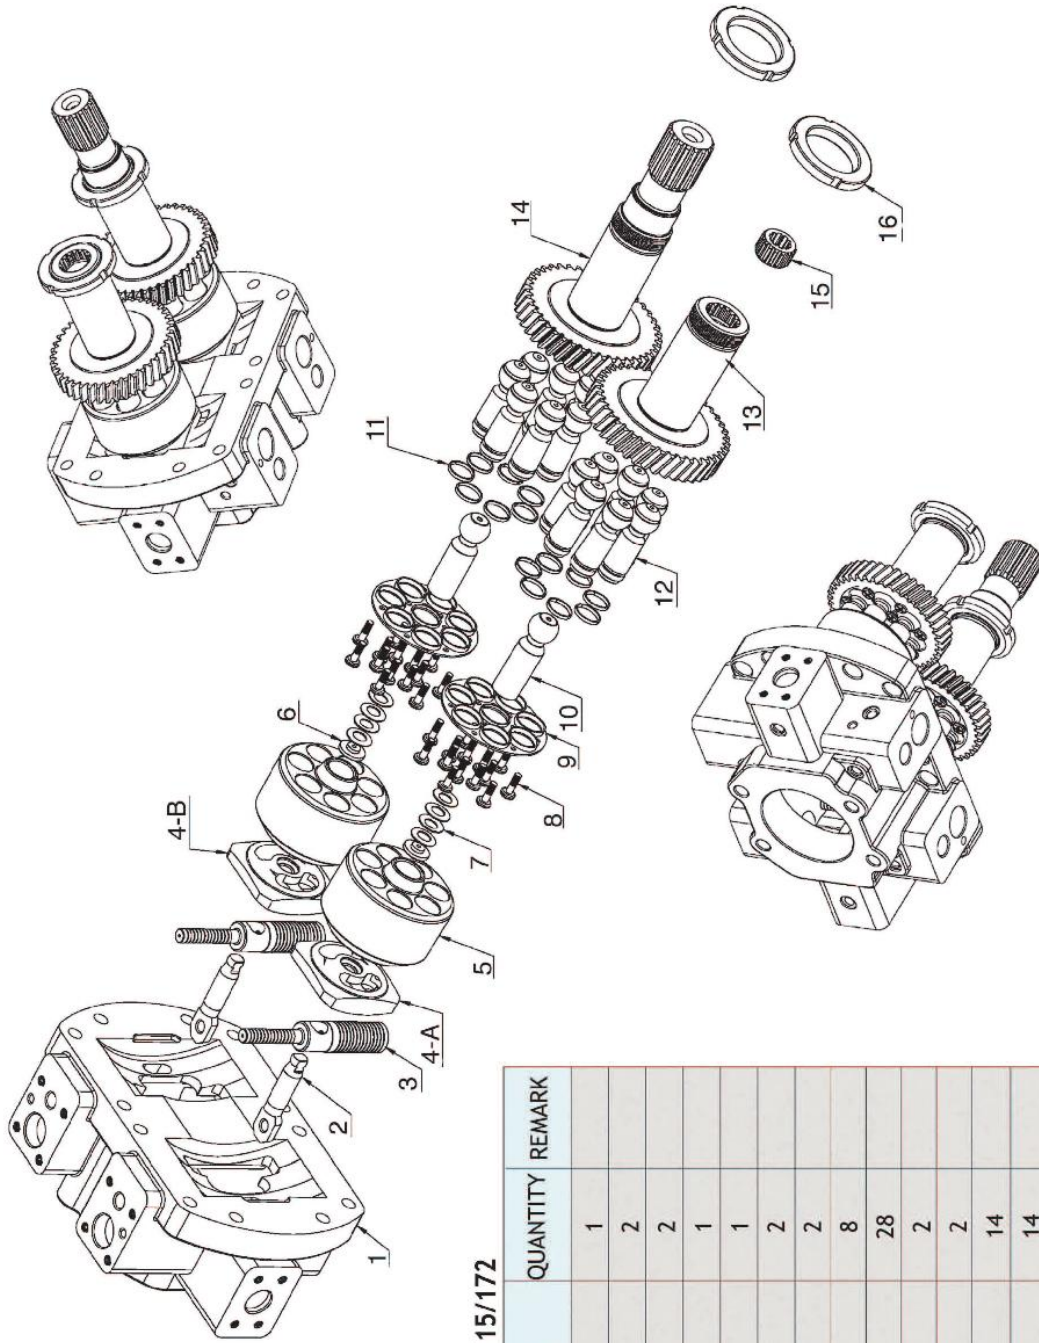

A8V SERIES

A8V55/59/80/86/107/115/172

ITEM	DESCRIPTION	QUANTITY	REMARK
1	HEAD COVER	1	
2	SERVO PISTON PIN	2	
3	SERVO PISTON	2	
4-A	VALVE PLATE (L)	1	
4-B	VALVE PLATE (R)	1	
5	CYLINDER BLOCK	2	
6	DISK SPRING HOLDER	2	
7	DISK SPRING	8	
8	SOCKET BOLT	28	
9	RETAINER PLATE	2	
10	CENTER PIN	2	
11	RING OF PISTON	14	
12	PISTON	14	
13	DRIVE SHAFT(L)	1	
14	DRIVE SHAFT(R)	1	
15	COUPLING	1	
16	LOCK NUT	2	

HAN DOK HYDRAULIC

A8V SERIES