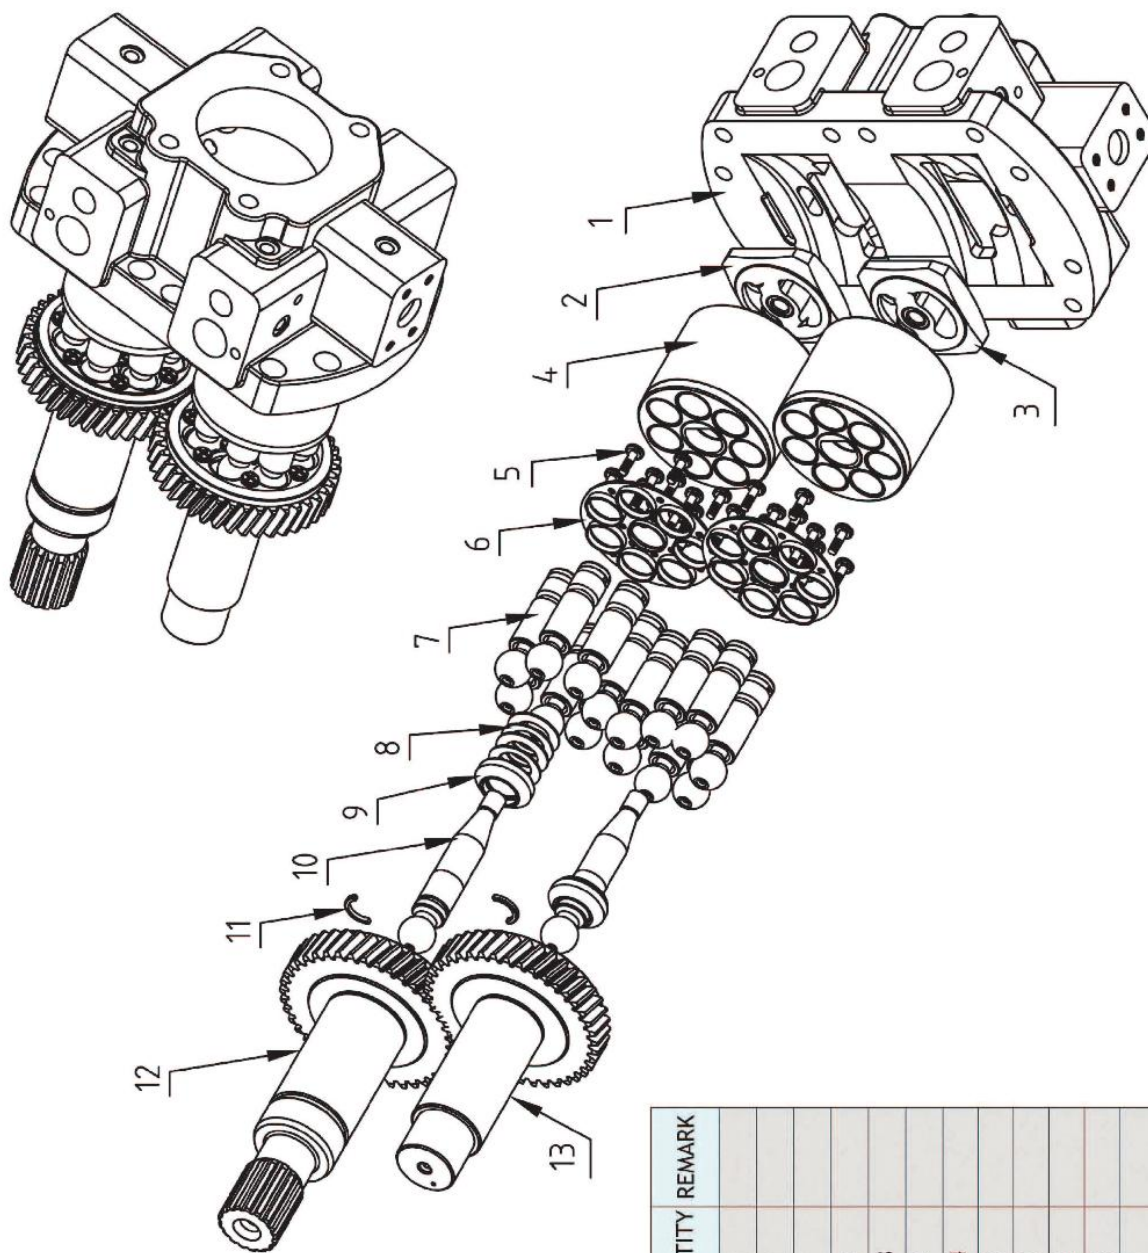

A8V(SR1R) SERIES

A8V55/80/107/160SR1R

ITEM	DESCRIPTION	QUANTITY	REMARK
1	HEAD COVER	1	
2	VALVE PLATE (R)	1	
3	VALVE PLATE (L)	1	
4	CYLINDER BLOCK	2	
5	SOCKET BOLT	28	
6	RETAINER PLATE	2	
7	PISTON	14	
8	DISK SPRING	8	
9	DISK SPRING HOLDER	2	
10	CENTER PIN	2	
11	SPACE	4	
12	DRIVE SHAFT (R)	1	
13	DRIVE SHAFT (L)	1	

HAN DOK HYDRAULIC

A8V (SR1R) SERIES