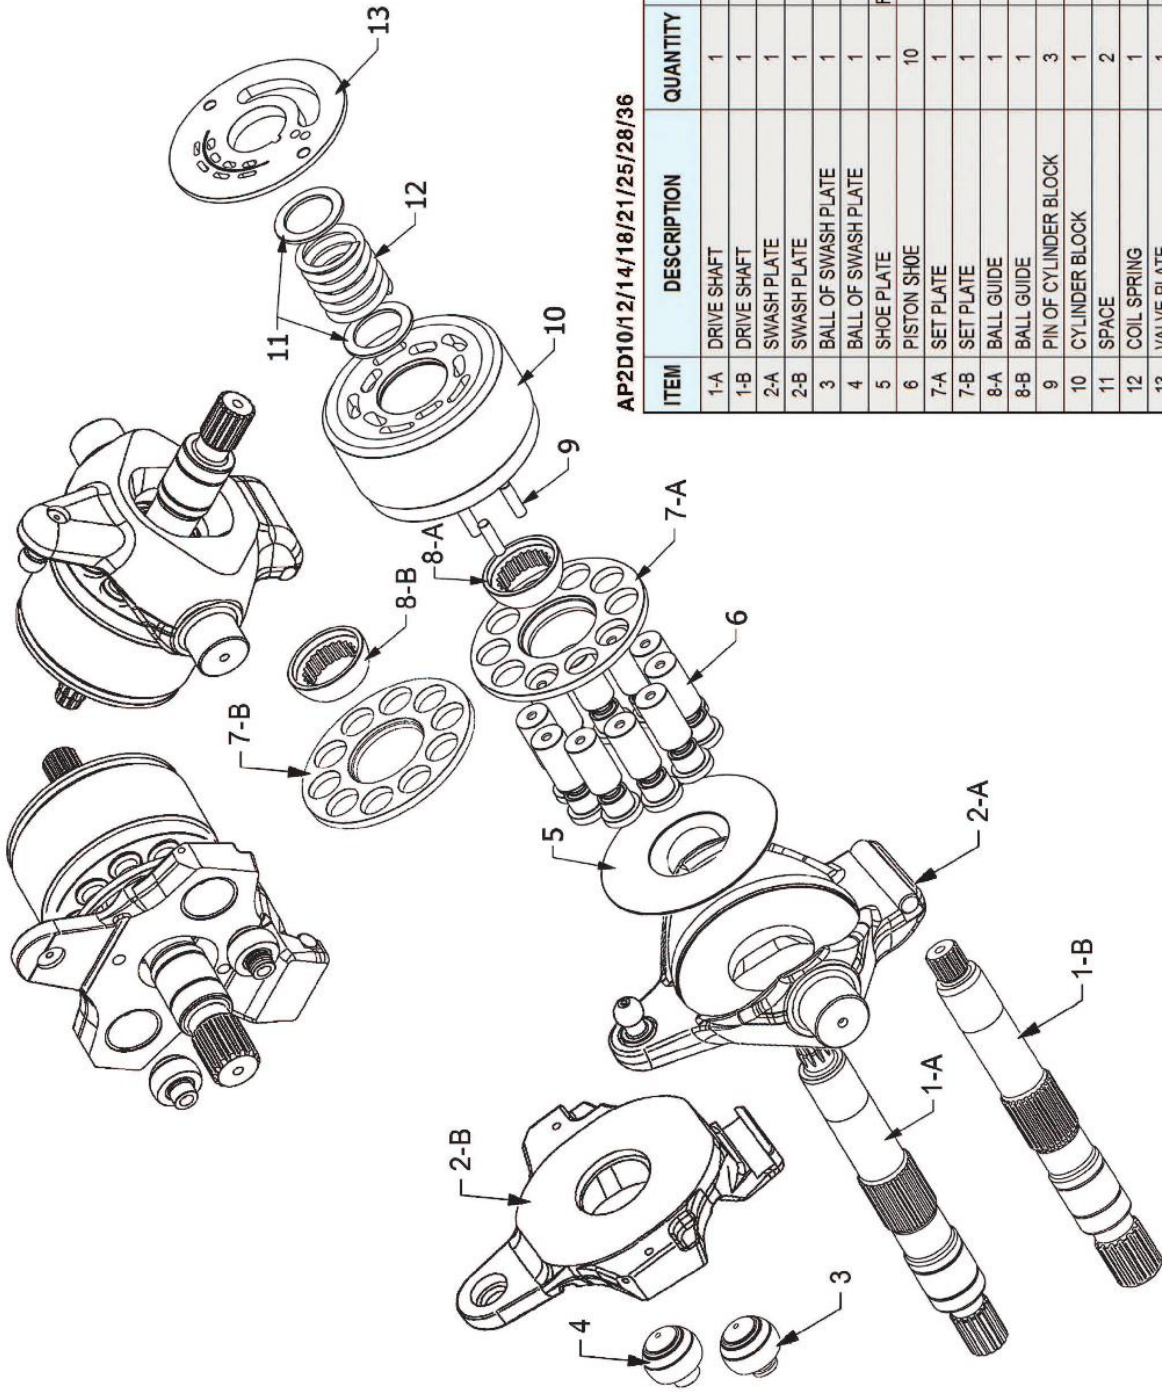

AP2D SERIES

AP2D10/12/14/18/21/25/28/36

ITEM	DESCRIPTION	QUANTITY	REMARK
1-A	DRIVE SHAFT	1	15T
1-B	DRIVE SHAFT	1	14T
2-A	SWASH PLATE	1	TRUNNION
2-B	SWASH PLATE	1	CRADLE
3	BALL OF SWASH PLATE	1	L
4	BALL OF SWASH PLATE	1	R
5	SHOE PLATE	1	FOR TRUNNION
6	PISTON SHOE	10	
7-A	SET PLATE	1	TRUNNION
7-B	SET PLATE	1	CRADLE
8-A	BALL GUIDE	1	TRUNNION
8-B	BALL GUIDE	1	CRADLE
9	PIN OF CYLINDER BLOCK	3	
10	CYLINDER BLOCK	1	
11	SPACE	2	
12	COIL SPRING	1	
13	VALVE PLATE	1	

HAN DOK HYDRAULIC

AP2D SERIES

		AP2D36-TRUNNION TYPE	AP2D36-CRADLE TYPE
SWASH PLATE			
14T			
15T			
	BALL GUIDE & SET PLATE		