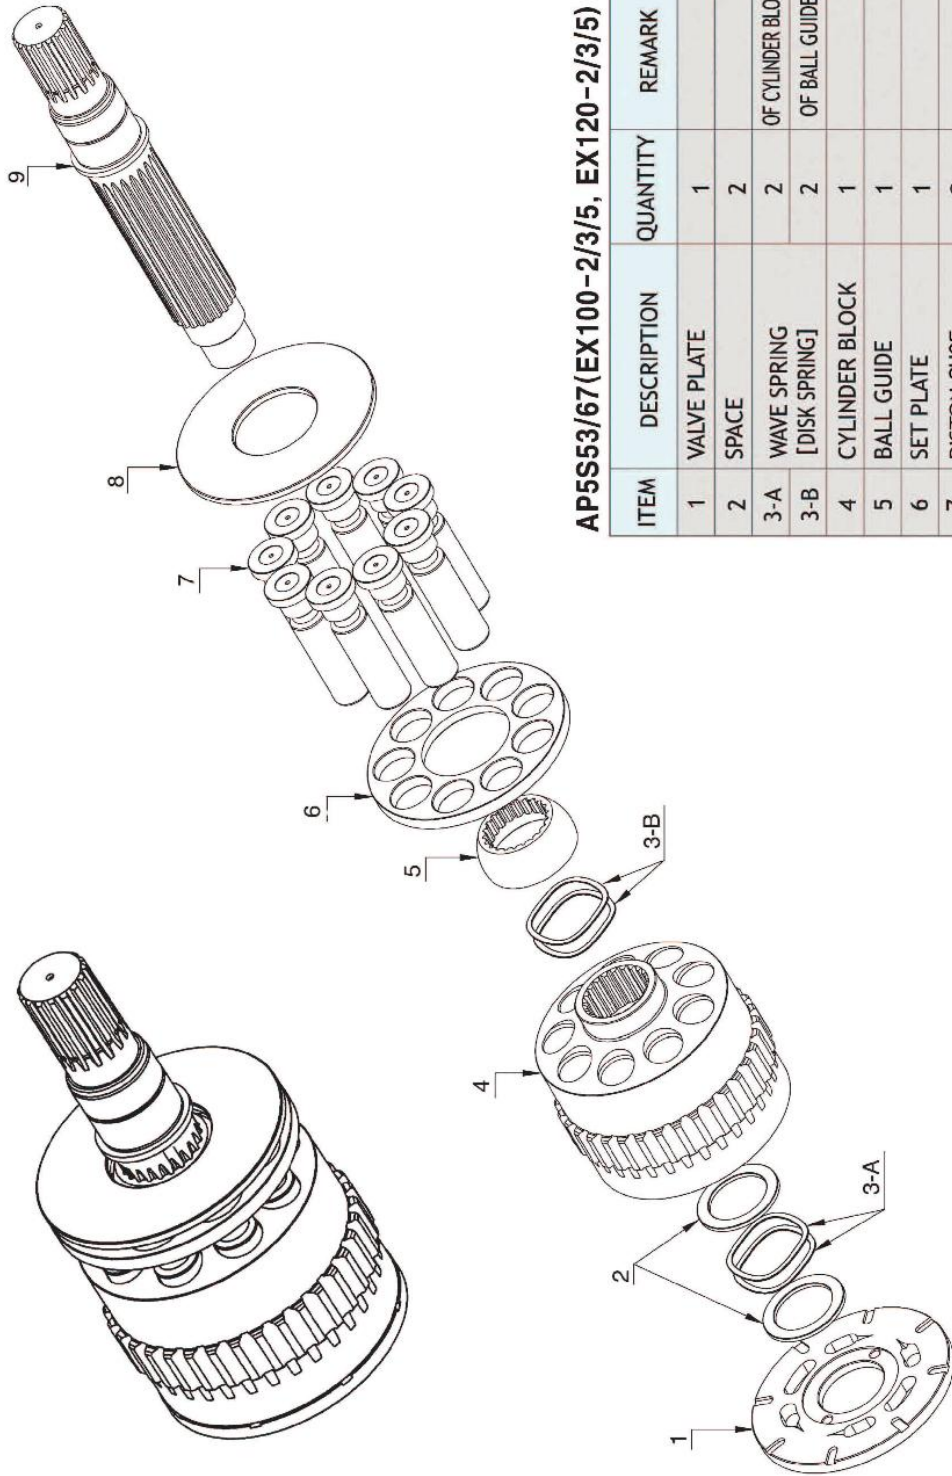

AP5S53/67(EX100-2/3/5, EX120-2/3/5)

AP5S53/67(EX100-2/3/5, EX120-2/3/5)

AP5S53/67(EX100-2/3/5, EX120-2/3/5)

ITEM	DESCRIPTION	QUANTITY	REMARK
1	VALVE PLATE	1	
2	SPACE	2	
3-A	WAVE SPRING [DISK SPRING]	2	OF CYLINDER BLOCK
3-B		2	OF BALL GUIDE
4	CYLINDER BLOCK	1	
5	BALL GUIDE	1	
6	SET PLATE	1	
7	PISTON SHOE	9	
8	SHOE PLATE	1	
9	DRIVE SHAFT	1	

HAN DOK HYDRAULIC