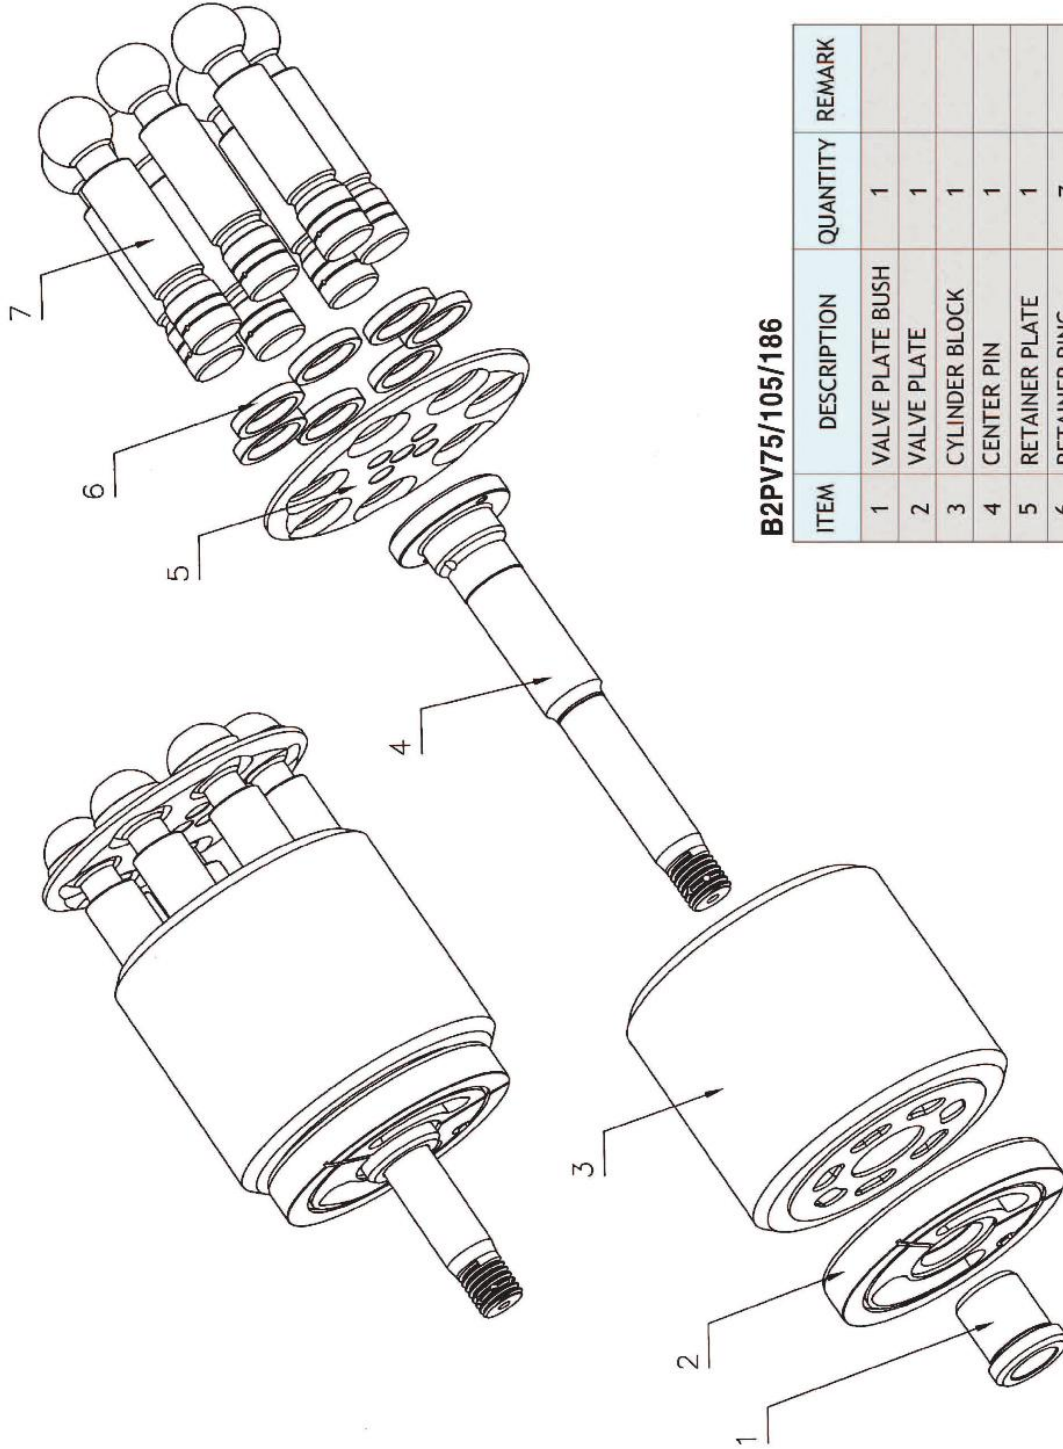

B2PV SERIES

B2PV75/105/186

ITEM	DESCRIPTION	QUANTITY	REMARK
1	VALVE PLATE BUSH	1	
2	VALVE PLATE	1	
3	CYLINDER BLOCK	1	
4	CENTER PIN	1	
5	RETAINER PLATE	1	
6	RETAINER RING	7	
7	PISTON	7	

HAN DOK HYDRAULIC