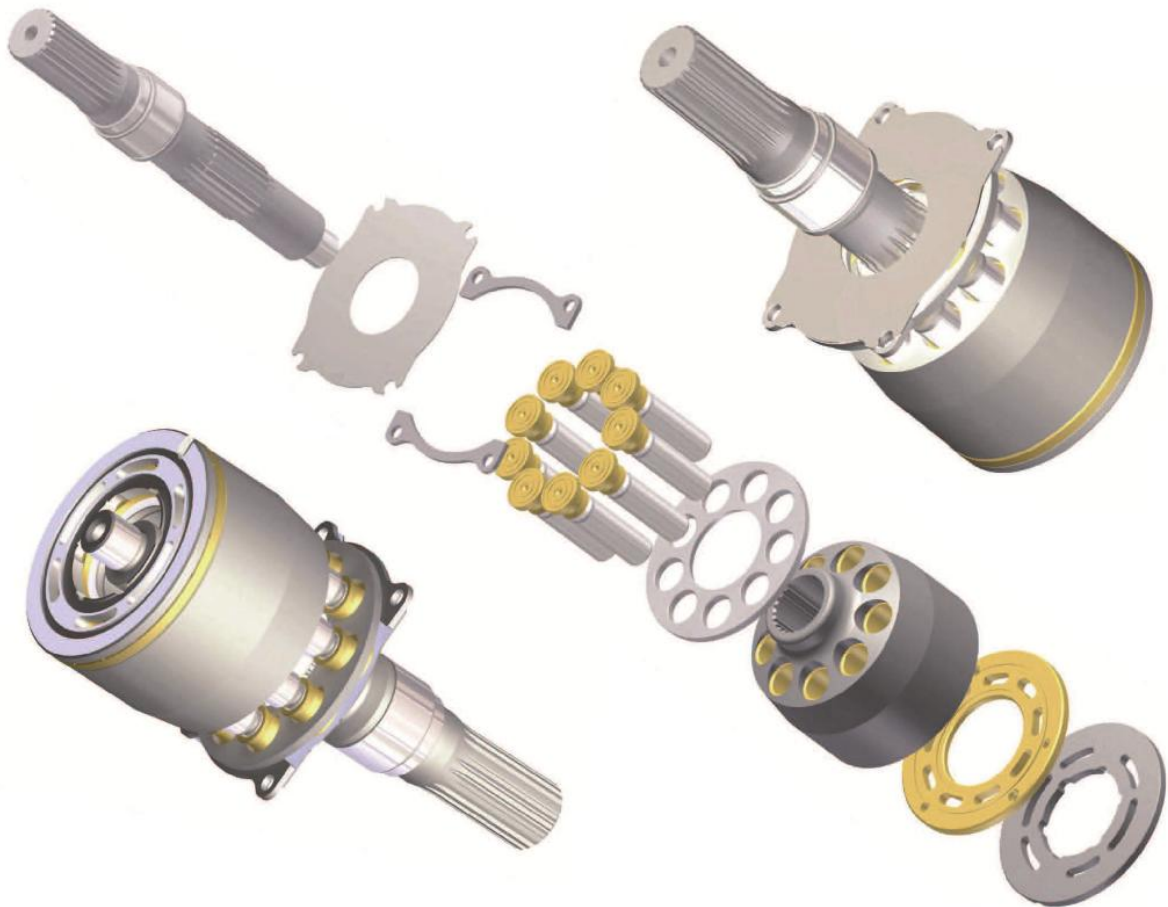

EATON SERIES

EATON SERIES

HAN DOK HYDRAULIC

EATON33/46/56

ITEM	DESCRIPTION	QUANTITY	REMARK
1	VALVE PLATE	1	
2	BEARING PLATE	1	
3	CYLINDER BLOCK	1	
4	SET PLATE	1	
5	PISTON SHOE	9	
6	FIX PLATE	2	
7	SHOE PLATE	1	
8	DRIVE SHAFT	1	