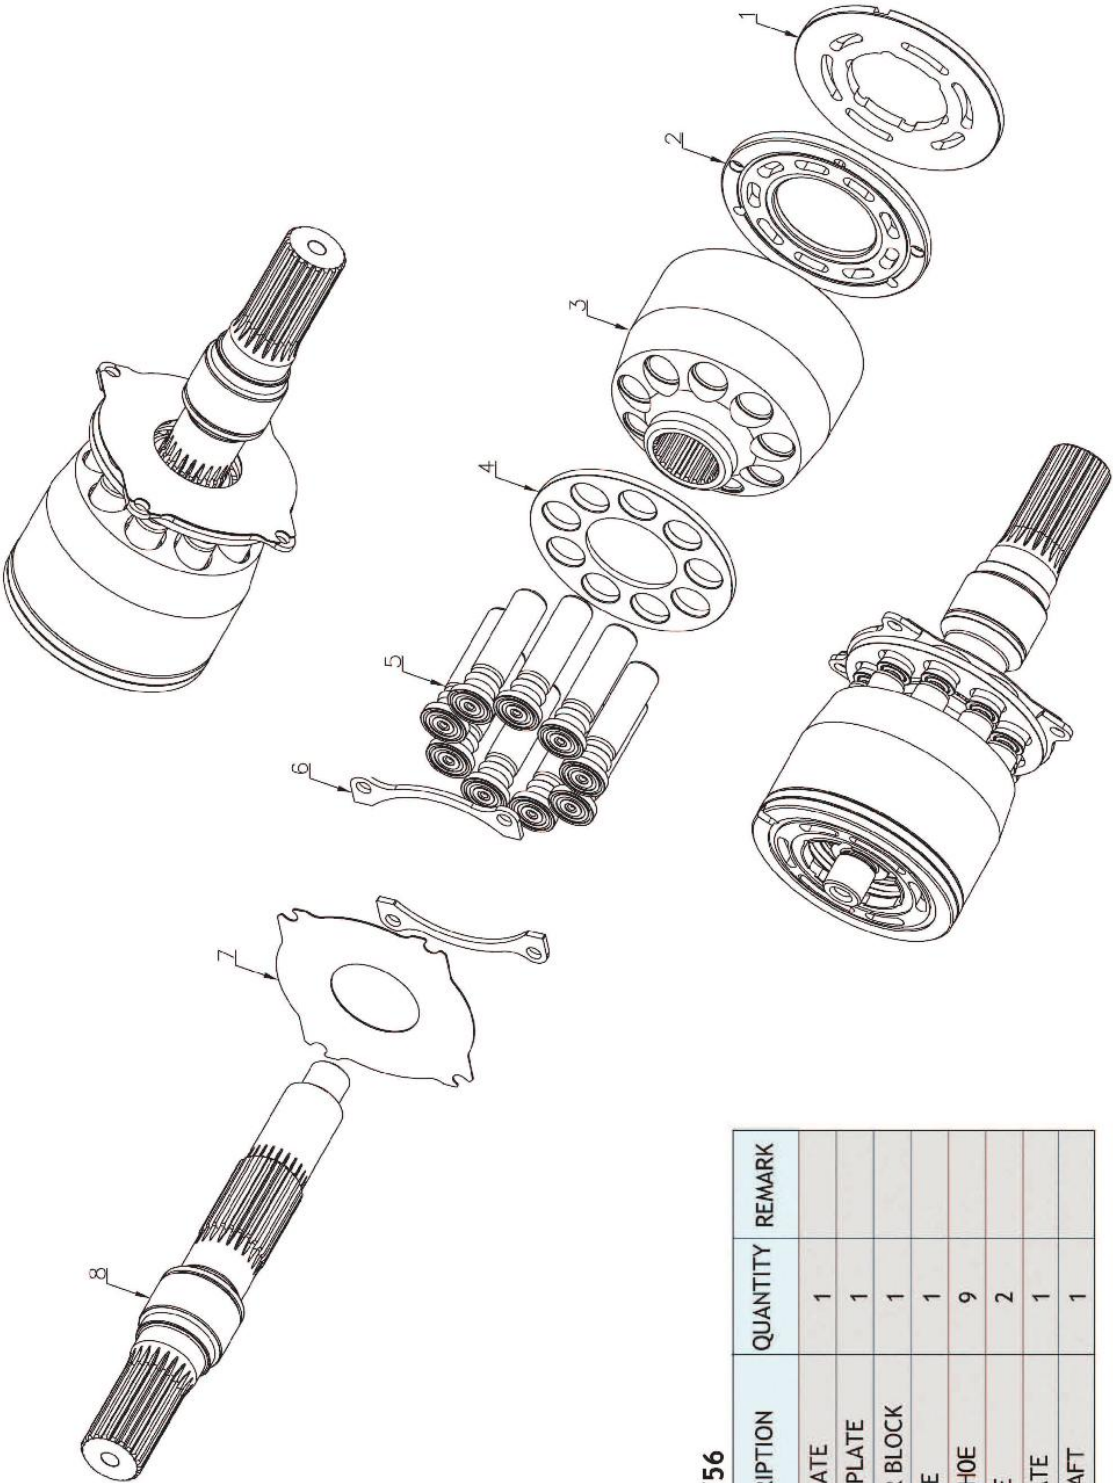

EATON SERIES

EATON SERIES

HAN DOK HYDRAULIC

EATON33/46/56

ITEM	DESCRIPTION	QUANTITY	REMARK
1	VALVE PLATE	1	
2	BEARING PLATE	1	
3	CYLINDER BLOCK	1	
4	SET PLATE	1	
5	PISTON SHOE	9	
6	FIX PLATE	2	
7	SHOE PLATE	1	
8	DRIVE SHAFT	1	