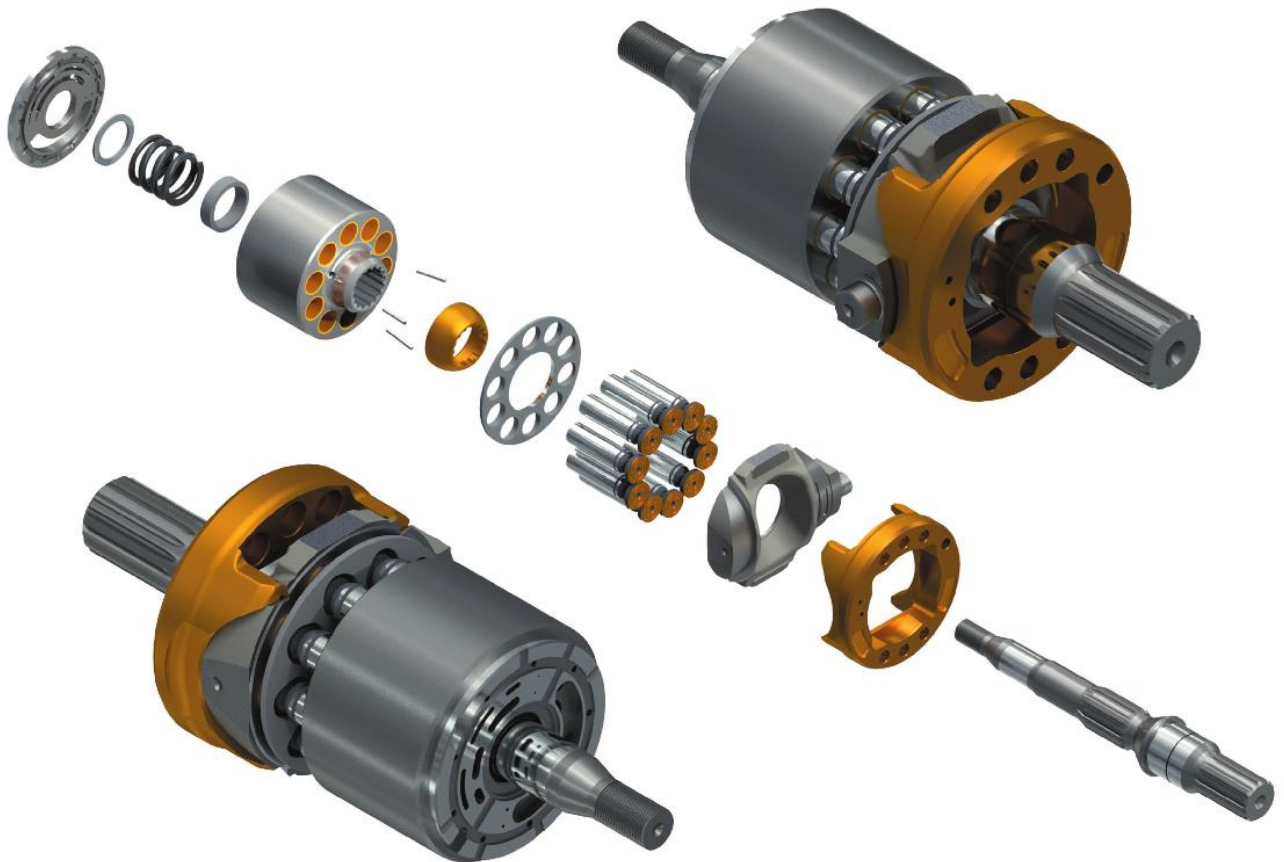

HPD SERIES

HPD SERIES

HPD56/ 71

ITEM	DESCRIPTION	QUANTITY	REMARK
1	DRIVE SHAFT	1	
2	CRADLE	1	
3	CAM ROCKER	1	
4	PISTON SHOE	10	
5	SET PLATE	1	
6	BALL GUIDE	1	
7	PIN OF CYLINDER BLOCK	3	
8	CYLINDER BLOCK	1	
9	SPACE(A)	1	
10	COIL SPRING	1	
11	SPACE(B)	1	
12	VALVE PLATE	1	

HAN DOK HYDRAULIC