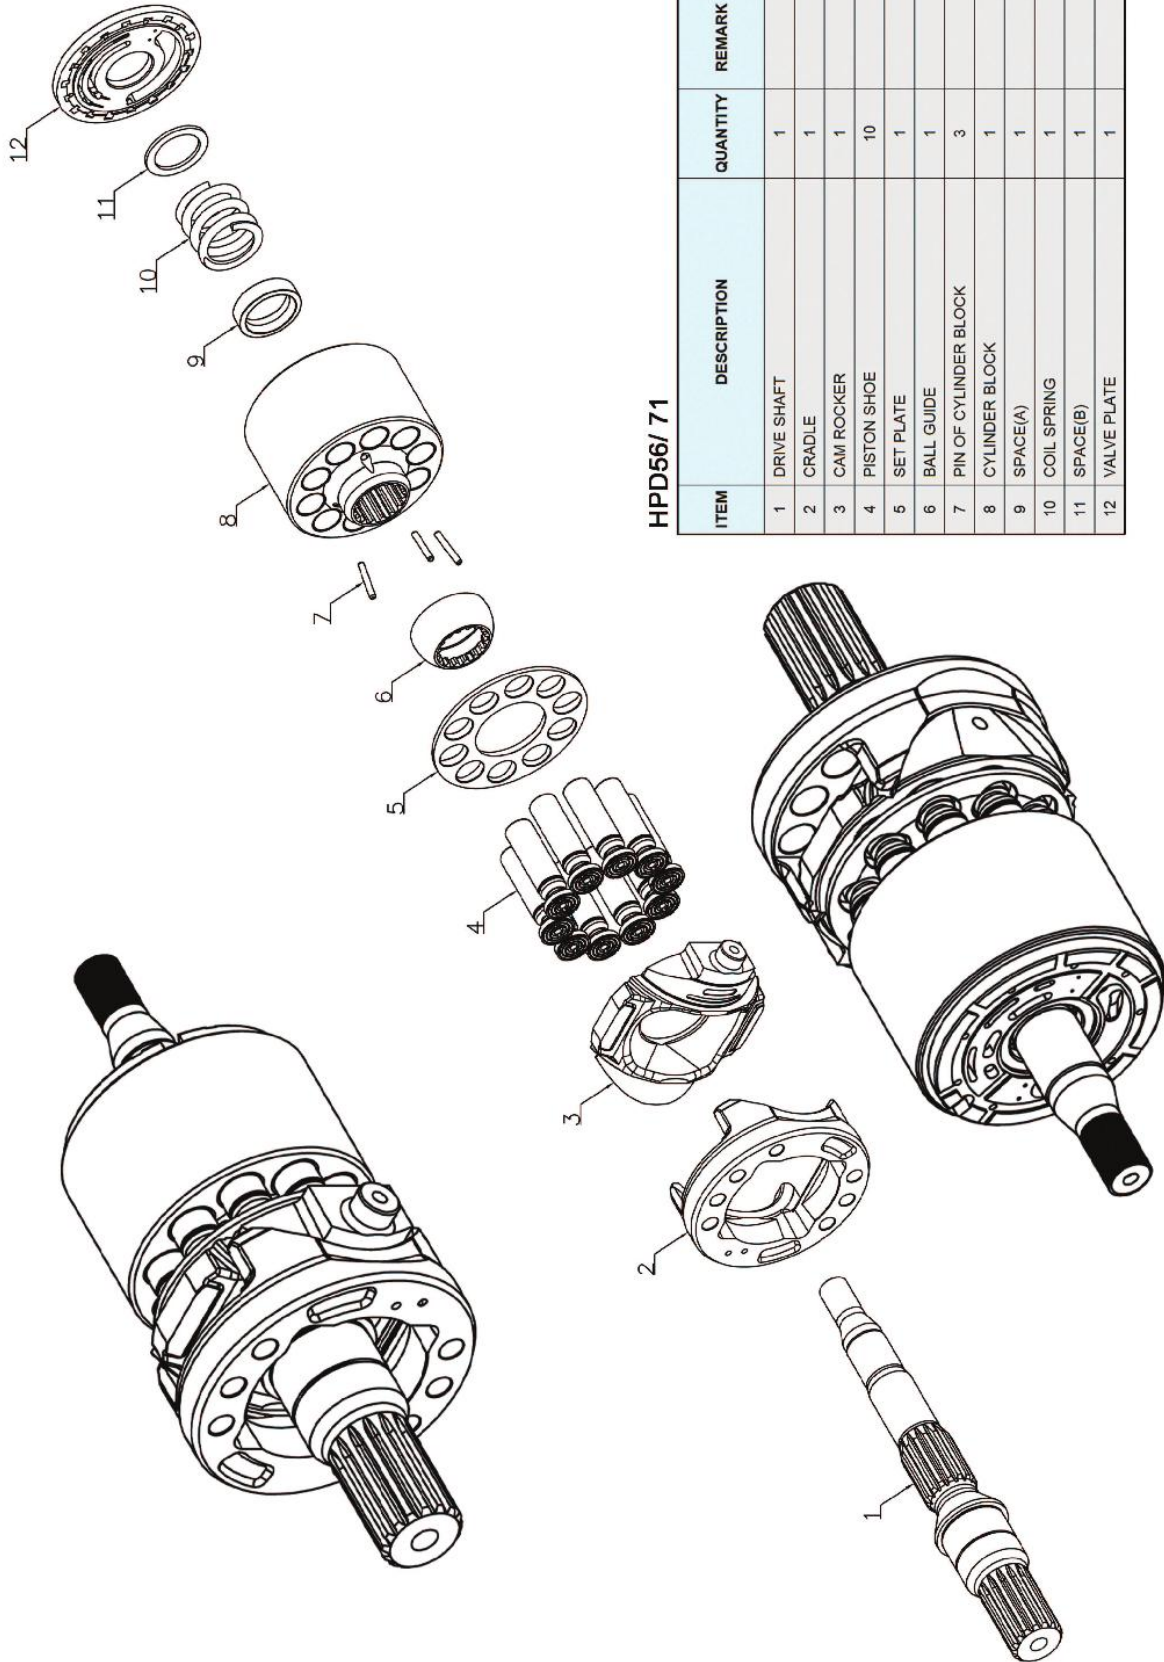

HPD SERIES

HPD SERIES

HPD56/ 71

ITEM	DESCRIPTION	QUANTITY	REMARK
1	DRIVE SHAFT	1	
2	CRADLE	1	
3	CAM ROCKER	1	
4	PISTON SHOE	10	
5	SET PLATE	1	
6	BALL GUIDE	1	
7	PIN OF CYLINDER BLOCK	3	
8	CYLINDER BLOCK	1	
9	SPACE(A)	1	
10	COIL SPRING	1	
11	SPACE(B)	1	
12	VALVE PLATE	1	

HAN DOK HYDRAULIC