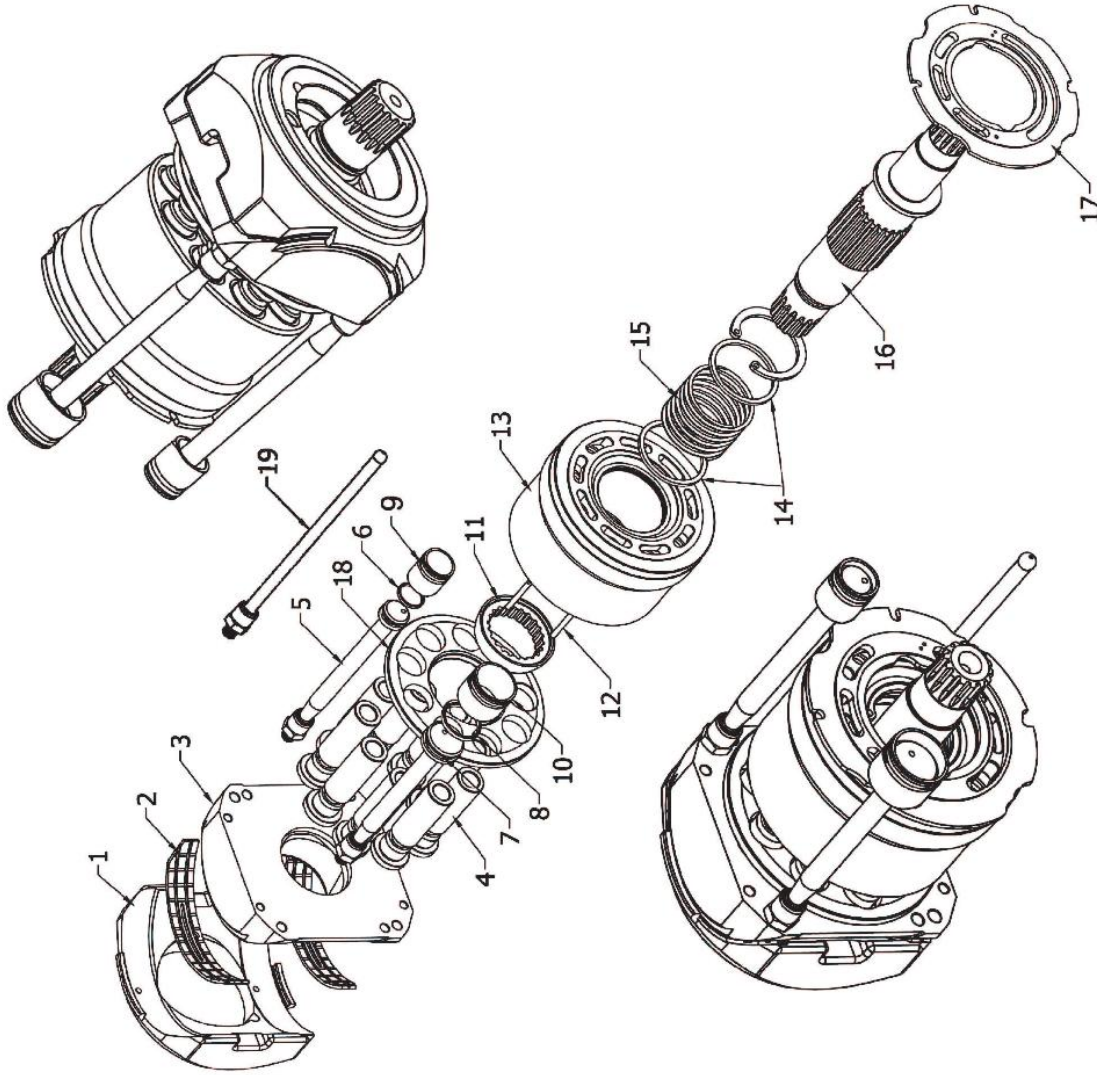

HPR75/90/100

HPR75/90/100

HAN DOK HYDRAULIC

HPR75/90/100

ITEM	DESCRIPTION	QUANTITY	REMARK
1	SUPPORT (L/R)	1	
2	SLIDING BEARING (L/R)	2	
3	SWASH PLATE	1	
4	PISTON SHOE	9	
5	SERVO PISTON (SMALL)	1	
6	RING (SMALL)	1	
7	SERVO PISTON (BIG)	1	
8	RING (BIG)	1	
9	BUSHING (SMALL)	1	
10	BUSHING (BIG)	1	
11	BALL GUIDE	1	
12	PIN	3	
13	CYLINDER BLOCK	1	
14	SPACE	2	
15	COIL SPRING	1	
16	DRIVE SHAFT	1	
17	VALVE PLATE (L/R)	1	
18	SET PLATE	1	
19	PUSH ROD	1	