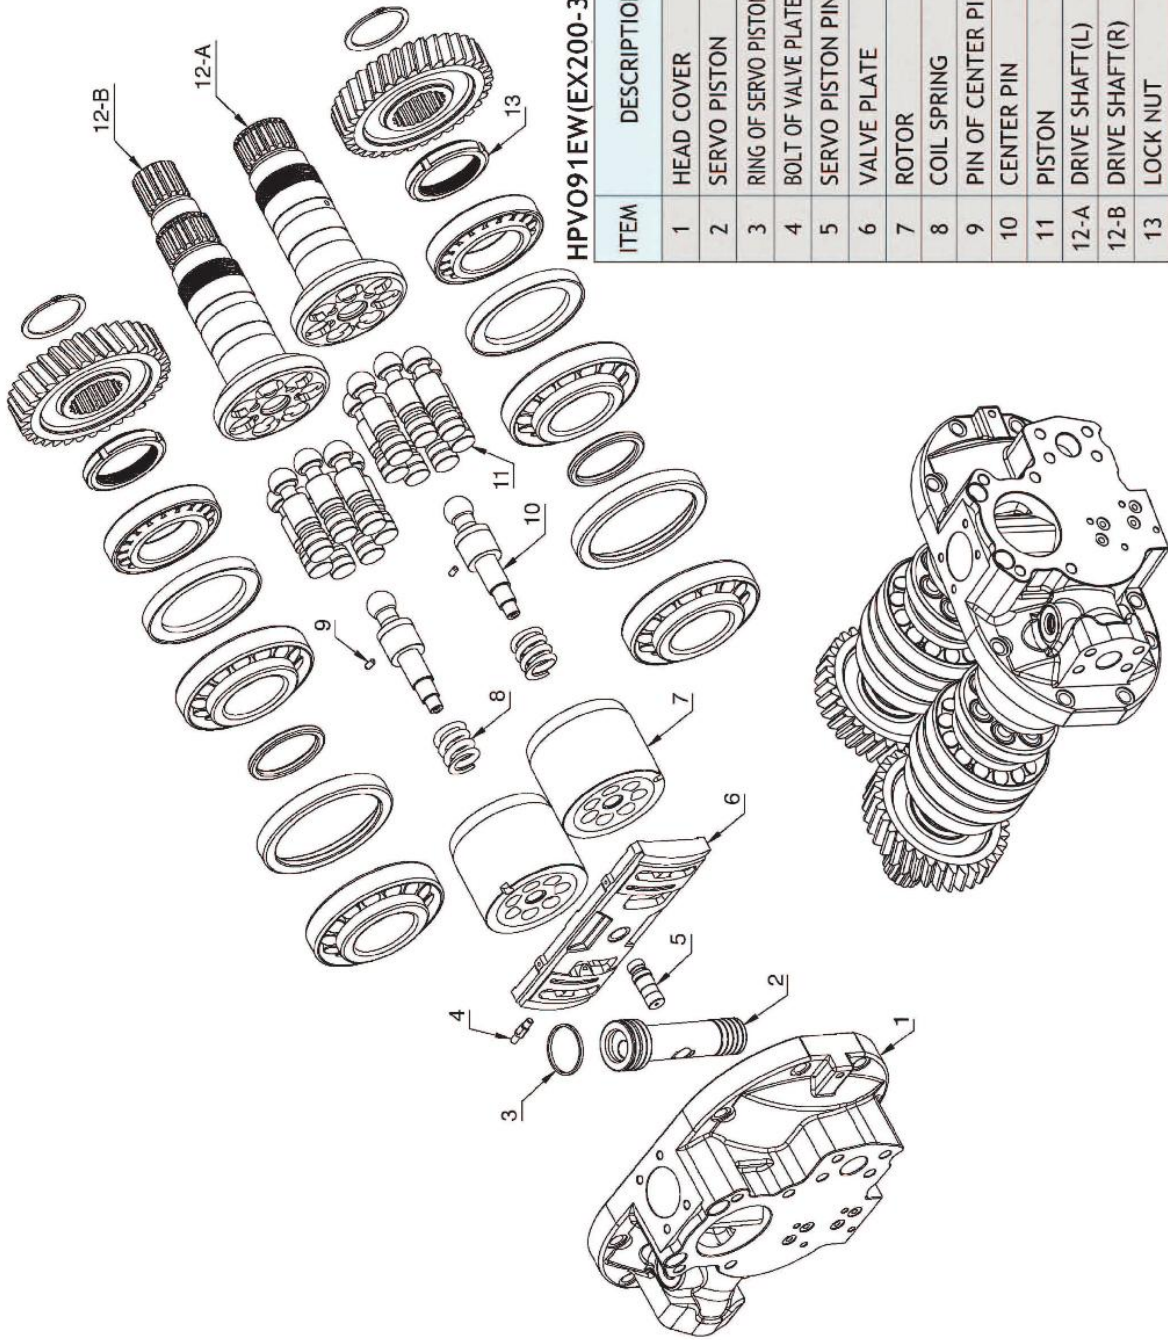

HPV091EW(EX200-3/220-3)

HPVO91EW(EX200-3/220-3)

HPVO91EW(EX200-3/220-3)

ITEM	DESCRIPTION	QUANTITY	REMARK
1	HEAD COVER	1	
2	SERVO PISTON	1	
3	RING OF SERVO PISTON	1	
4	BOLT OF VALVE PLATE	1	
5	SERVO PISTON PIN	1	
6	VALVE PLATE	1	
7	ROTOR	2	
8	COIL SPRING	2	
9	PIN OF CENTER PIN	2	
10	CENTER PIN	2	
11	PISTON	14	
12-A	DRIVE SHAFT (L)	1	
12-B	DRIVE SHAFT (R)	1	
13	LOCK NUT	2	

HAN DOK HYDRAULIC