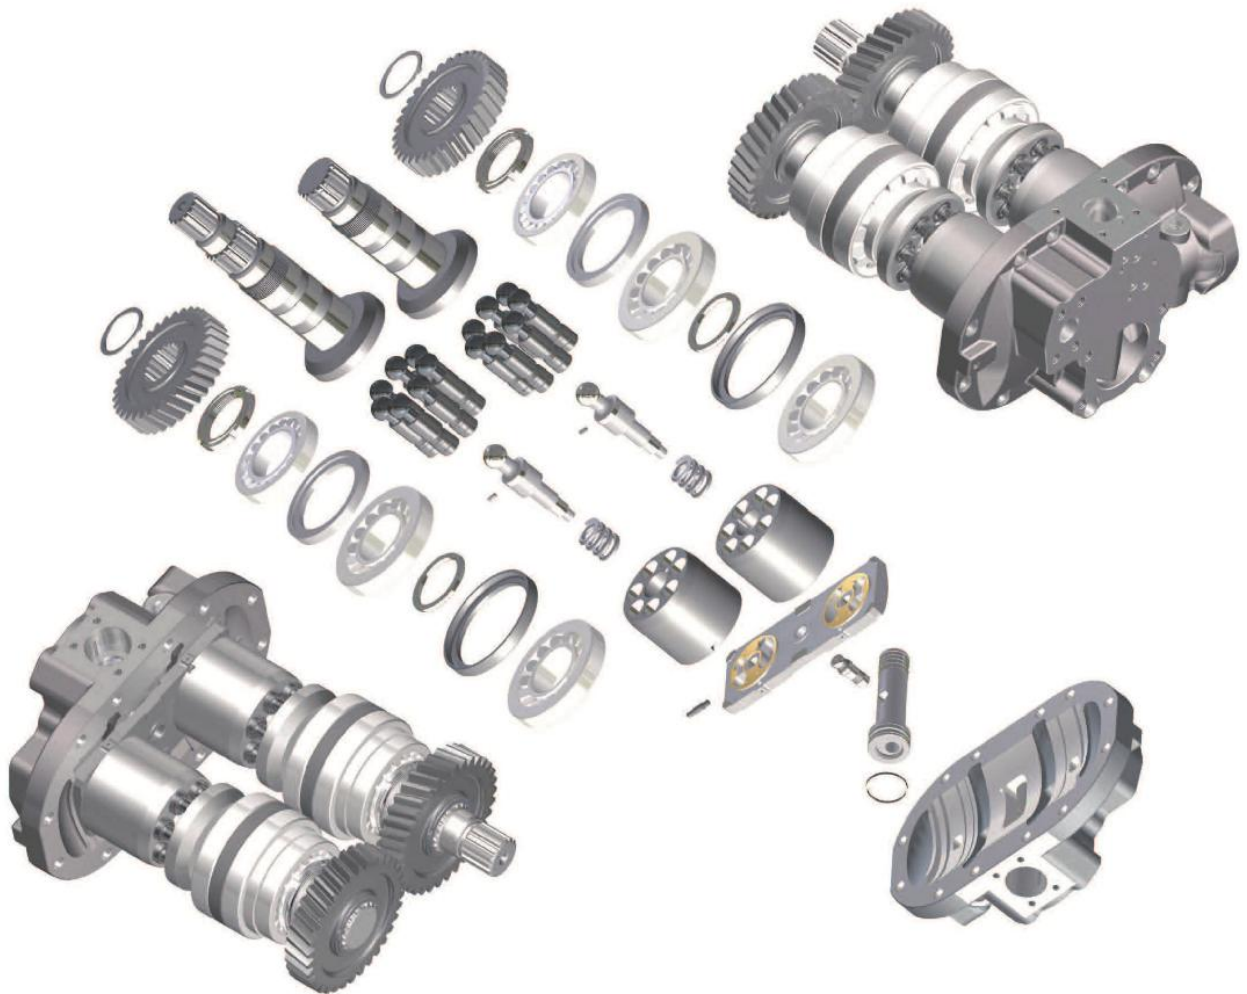

HPV091EW(EX200-3/220-3)

HPVO91EW(EX200-3/220-3)

HPVO91EW(EX200-3/220-3)

ITEM	DESCRIPTION	QUANTITY	REMARK
1	HEAD COVER	1	
2	SERVO PISTON	1	
3	RING OF SERVO PISTON	1	
4	BOLT OF VALVE PLATE	1	
5	SERVO PISTON PIN	1	
6	VALVE PLATE	1	
7	ROTOR	2	
8	COIL SPRING	2	
9	PIN OF CENTER PIN	2	
10	CENTER PIN	2	
11	PISTON	14	
12-A	DRIVE SHAFT (L)	1	
12-B	DRIVE SHAFT (R)	1	
13	LOCK NUT	2	

HAN DOK HYDRAULIC