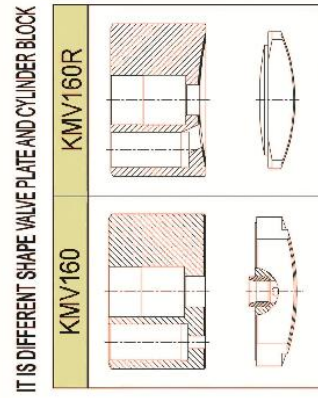

KMV SEREIS

KMV SERIES

KMV160/160R/200

ITEM	DESCRIPTION	QUANTITY	REMARK
1	TILTING PIN	1	
2	VALVE PLATE	1	
3	BUSH OF VALVE PLATE	1	
4	CYLINDER BLOCK	1	
5	RING OF CYLINDER BLOCK	1	
6	PISTON RING	7	
7	PISTON	7	
8	RETAINER PLATE	1	
9	CENTER PIN	1	