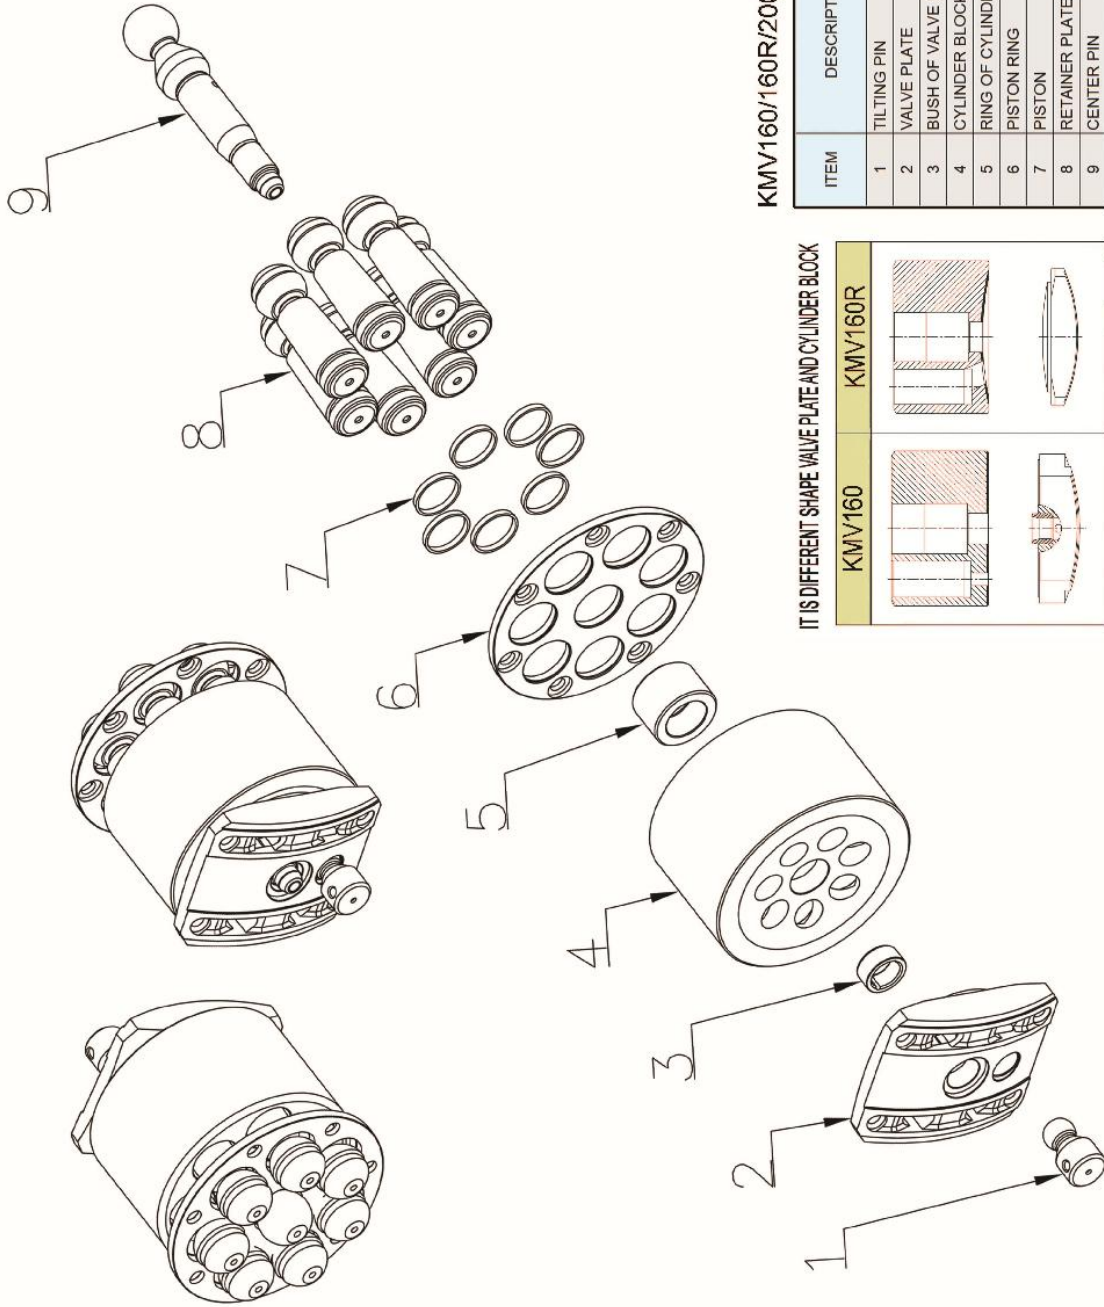

KMV SEREIS

KMV SERIES

KMV160/160R/200

ITEM	DESCRIPTION	QUANTITY	REMARK
1	TILTING PIN	1	
2	VALVE PLATE	1	
3	BUSH OF VALVE PLATE	1	
4	CYLINDER BLOCK	1	
5	RING OF CYLINDER BLOCK	1	
6	PISTON RING	7	
7	PISTON	7	
8	RETAINER PLATE	1	
9	CENTER PIN	1	

HAN DOK HYDRAULIC