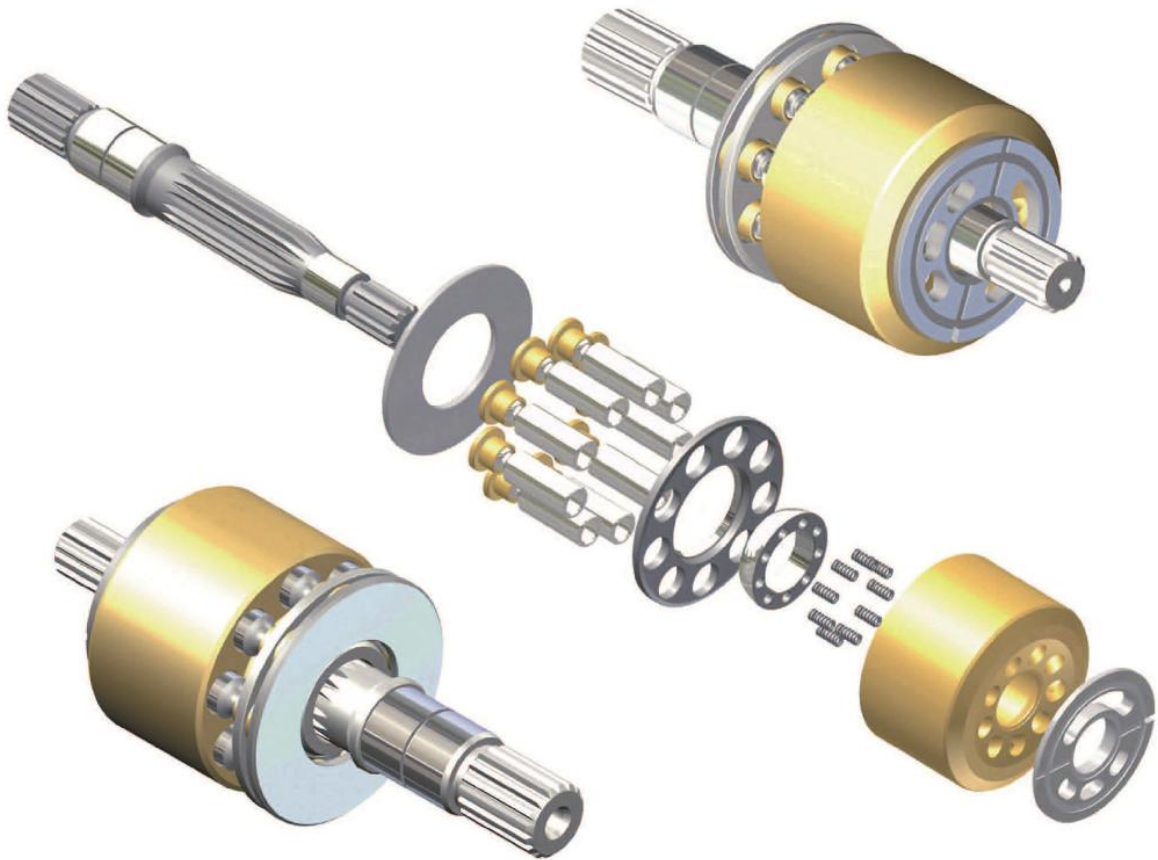

LPVD/LMF SERIES

LPVD/LMF SERIES

LPVD/LMF16/45/64/75/90/100/107/125/140/150/160/165

ITEM	DESCRIPTION	QUANTITY	REMARK
1	VALVE PLATE (L/R)	1	
2	CYLINDER BLOCK	1	
3	COIL SPRING	9	
4	BALL GUIDE	1	
5	SET PLATE	1	
6	PISTON SHOE	9	
7	SHOE PLATE	1	
8	DRIVE SHAFT	1	

HAN DOK HYDRAULIC