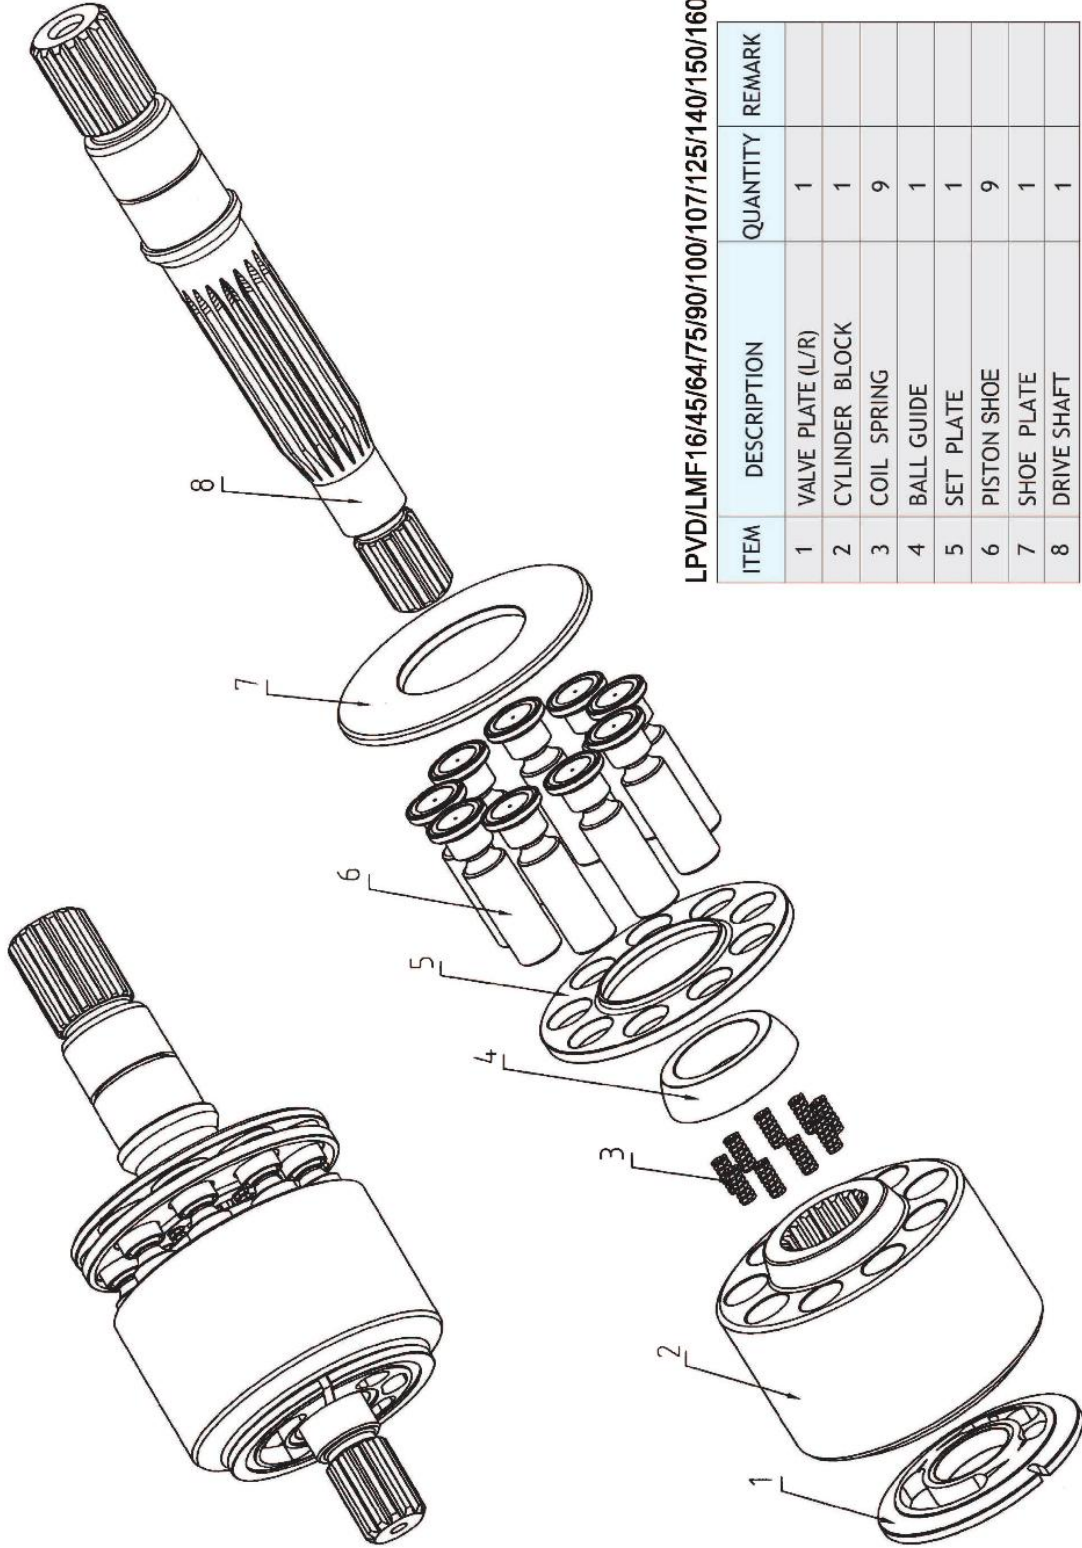

LPVD/LMF SERIES

LPVD/LMF SERIES

LPVD/LMF16/45/64/75/90/100/107/125/140/150/160/165

ITEM	DESCRIPTION	QUANTITY	REMARK
1	VALVE PLATE (L/R)	1	
2	CYLINDER BLOCK	1	
3	COIL SPRING	9	
4	BALL GUIDE	1	
5	SET PLATE	1	
6	PISTON SHOE	9	
7	SHOE PLATE	1	
8	DRIVE SHAFT	1	

HAN DOK HYDRAULIC