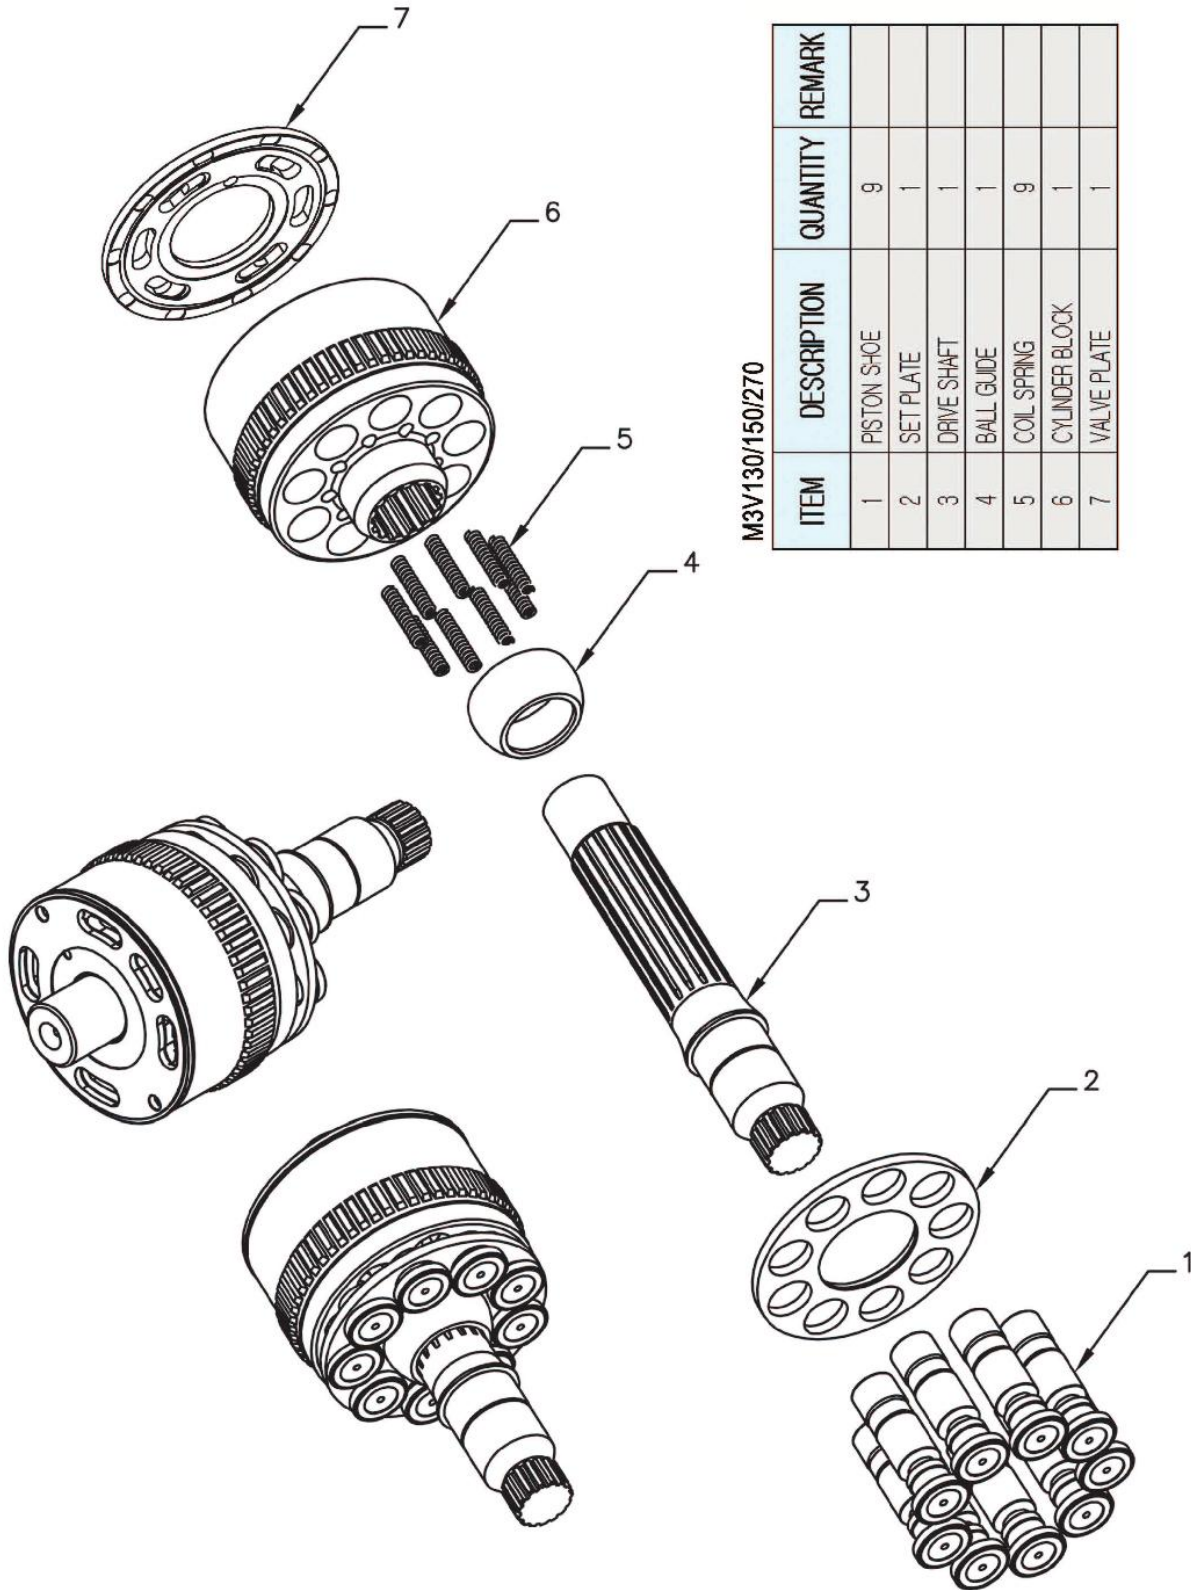

M3V SERIES FOR NABTESCO

IT IS M3V130/150(SK200-6) OF PARTS

BALL GUIDE & SET PLATE		PISTON SHOE	
CYLINDER BLOCK		VALVE PLATE	

M3V SERIES FOR NABTESCO

M3V130/150/270

ITEM	DESCRIPTION	QUANTITY	REMARK
1	PISTON SHOE	9	
2	SET PLATE	1	
3	DRIVE SHAFT	1	
4	BALL GUIDE	1	
5	COIL SPRING	9	
6	CYLINDER BLOCK	1	
7	VALVE PLATE	1	

HAN DOK HYDRAULIC