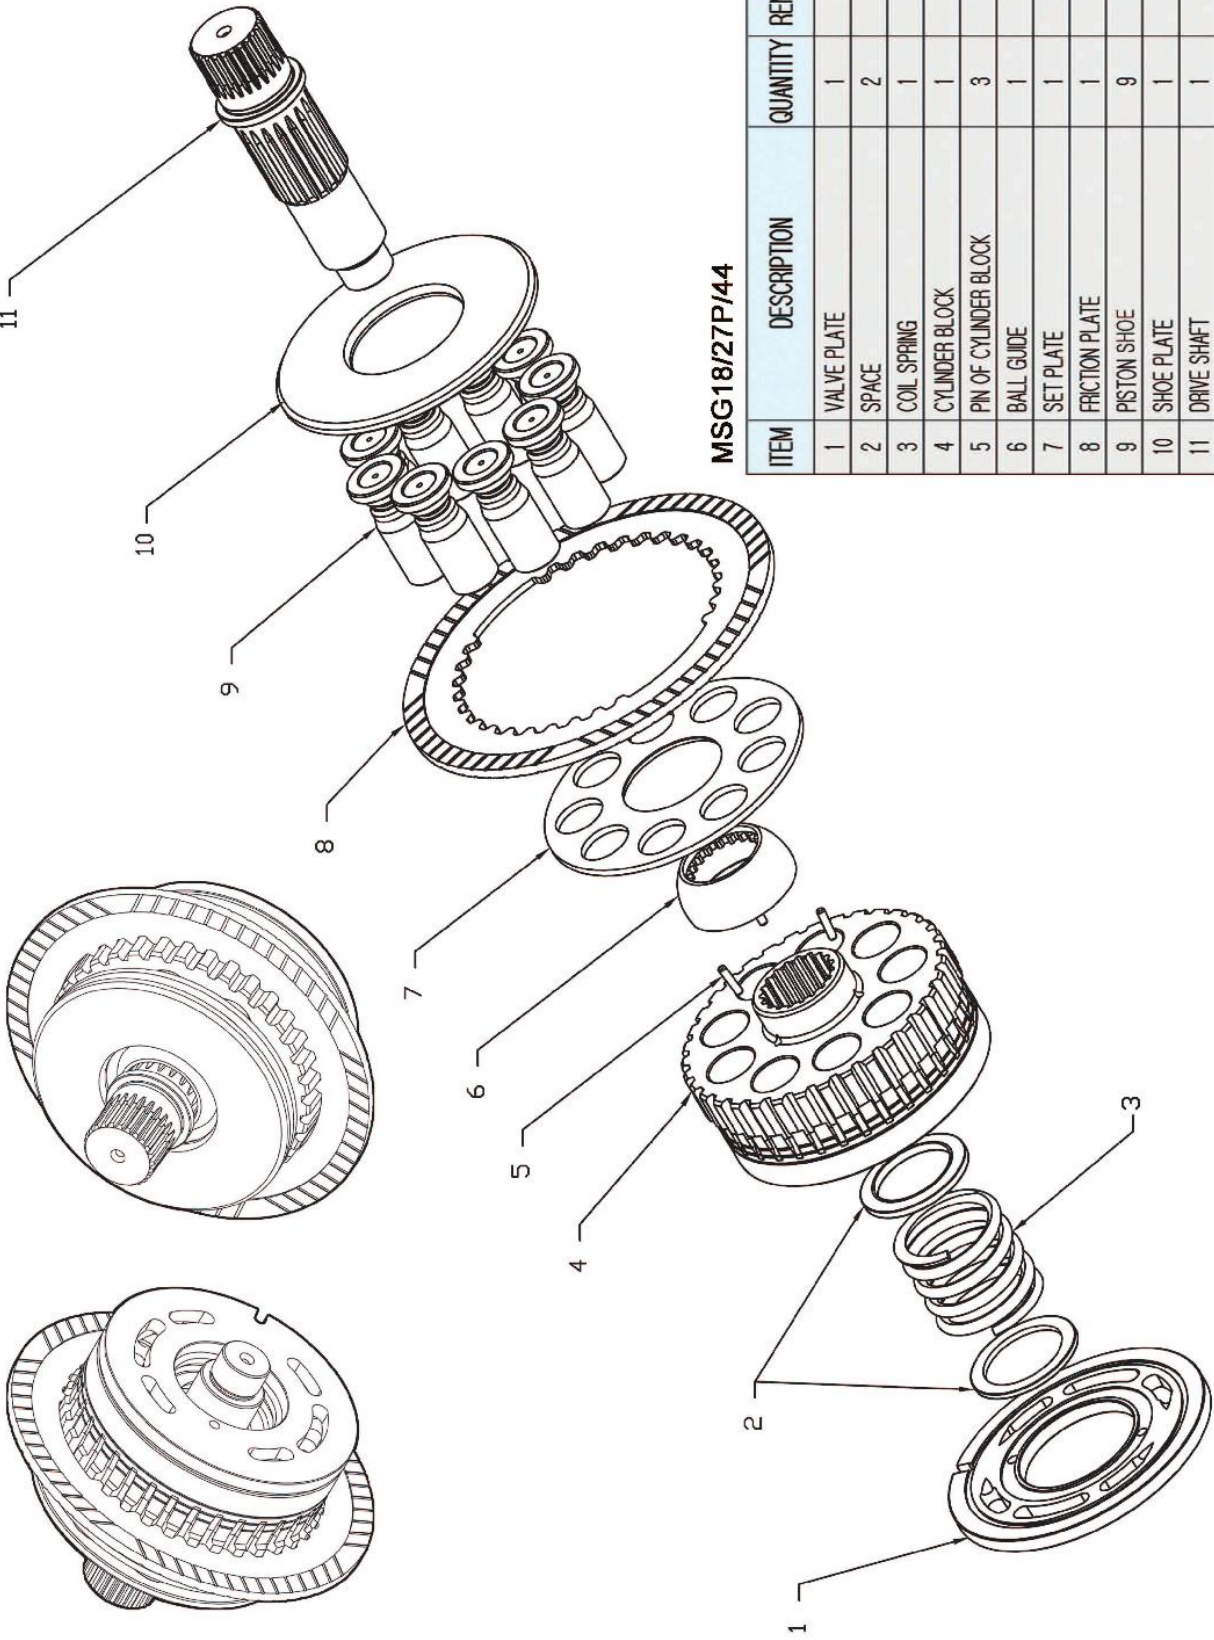

MSG SERIES

MSG SERIES

MSG18/27P/44

ITEM	DESCRIPTION	QUANTITY	REMARK
1	VALVE PLATE	1	
2	SPACE	2	
3	COIL SPRING	1	
4	CYLINDER BLOCK	1	
5	PIN OF CYLINDER BLOCK	3	
6	BALL GUIDE	1	
7	SET PLATE	1	
8	FRICION PLATE	1	
9	PISTON SHOE	9	
10	SHOE PLATE	1	
11	DRIVE SHAFT	1	

HAN DOK HYDRAULIC