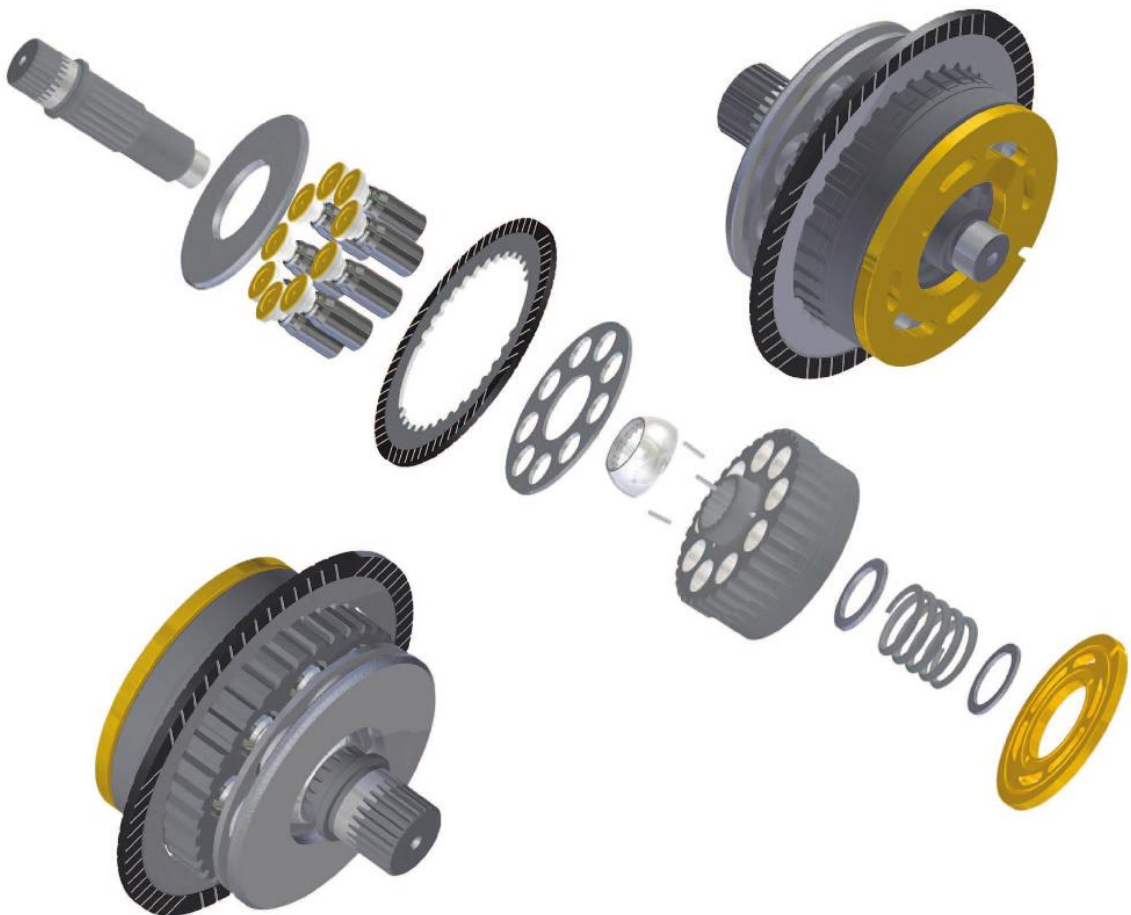

MSG SERIES

MSG SERIES

MSG18/27P/44

ITEM	DESCRIPTION	QUANTITY	REMARK
1	VALVE PLATE	1	
2	SPACE	2	
3	COIL SPRING	1	
4	CYLINDER BLOCK	1	
5	PIN OF CYLINDER BLOCK	3	
6	BALL GUIDE	1	
7	SET PLATE	1	
8	FRICION PLATE	1	
9	PISTON SHOE	9	
10	SHOE PLATE	1	
11	DRIVE SHAFT	1	

HAN DOK HYDRAULIC