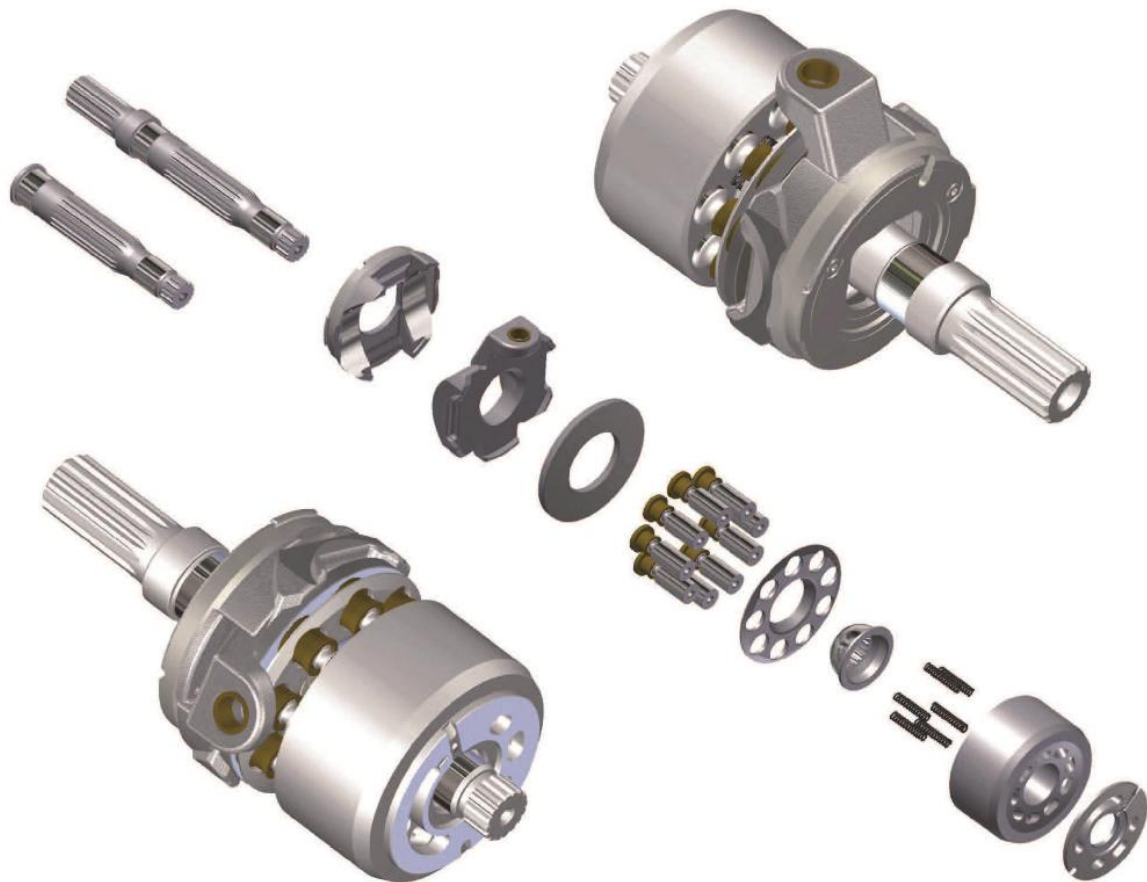

H7V SERIES

H7V SERIES

H7V63/100/125/140/180/280

ITEM	DESCRIPTION	QUANTITY	REMARK
1	VALVE PLATE (L/R)	1	
2	CYLINDER BLOCK	1	
3	COIL SPRING	6	
4	BALL GUIDE	1	
5	SET PLATE	1	
6	PISTON SHOE	9	
7	SHOE PLATE	1	
8	SWASH PLATE	1	
9	SUPPORT	1	
10-A	DRIVE SHAFT (L)	1	
10-B	DRIVE SHAFT (R)	1	

HAN DOK HYDRAULIC