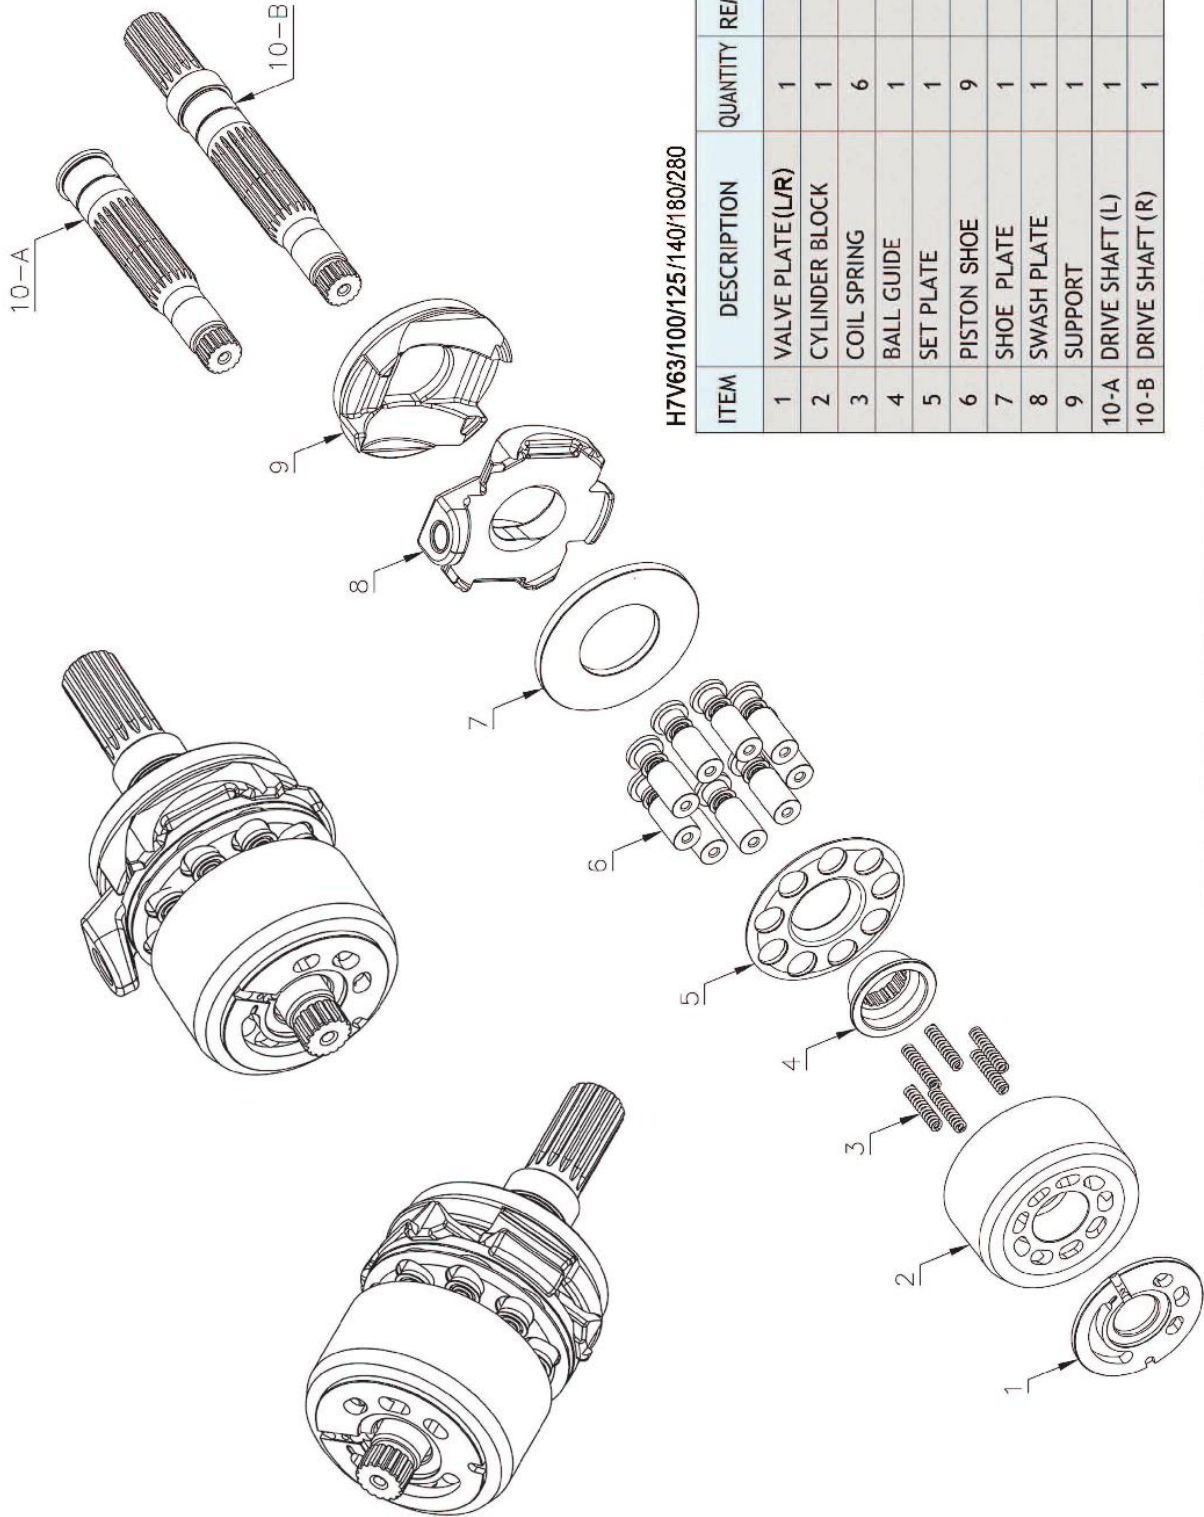

H7V SERIES

H7V SERIES

H7V63/100/125/140/180/280

ITEM	DESCRIPTION	QUANTITY	REMARK
1	VALVE PLATE (L/R)	1	
2	CYLINDER BLOCK	1	
3	COIL SPRING	6	
4	BALL GUIDE	1	
5	SET PLATE	1	
6	PISTON SHOE	9	
7	SHOE PLATE	1	
8	SWASH PLATE	1	
9	SUPPORT	1	
10-A	DRIVE SHAFT (L)	1	
10-B	DRIVE SHAFT (R)	1	

HAN DOK HYDRAULIC