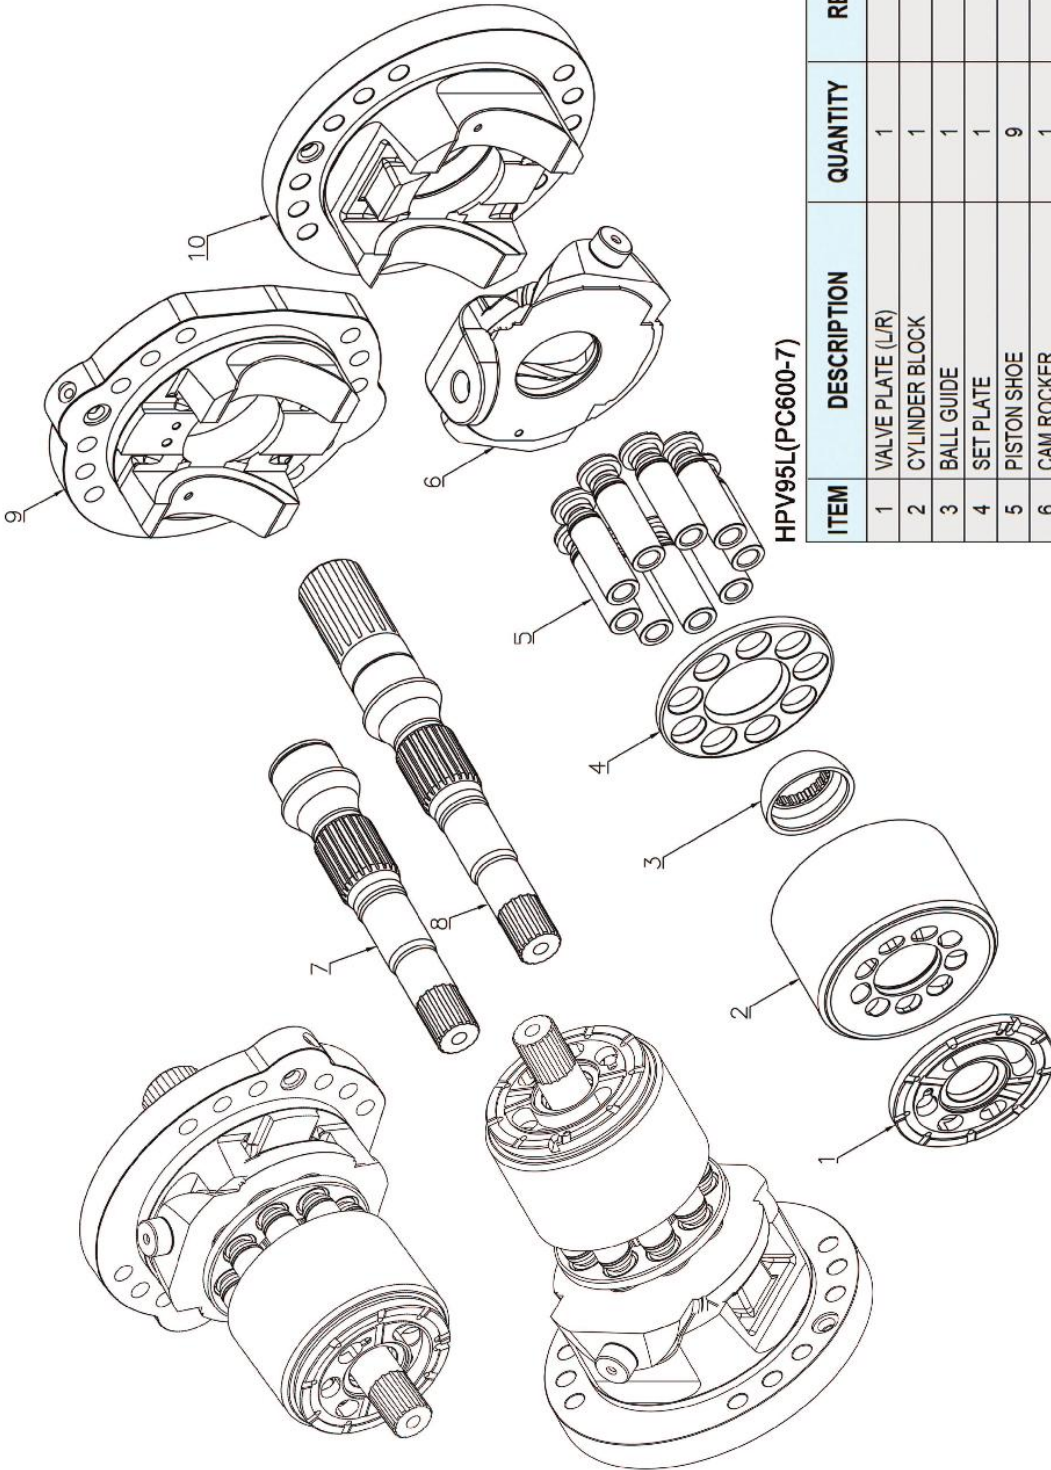

HPV95L(PC600-7)

HPV95L(PC600-7)

HPV95L(PC600-7)

ITEM	DESCRIPTION	QUANTITY	REMARK
1	VALVE PLATE (L/R)	1	
2	CYLINDER BLOCK	1	
3	BALL GUIDE	1	
4	SET PLATE	1	
5	PISTON SHOE	9	
6	CAM ROCKER	1	
7	DRIVE SHAFT (L)	1	
8	DRIVE SHAFT (R)	1	
9	CRADLE-L	1	
10	CRADLE-R	1	

HAN DOK HYDRAULIC