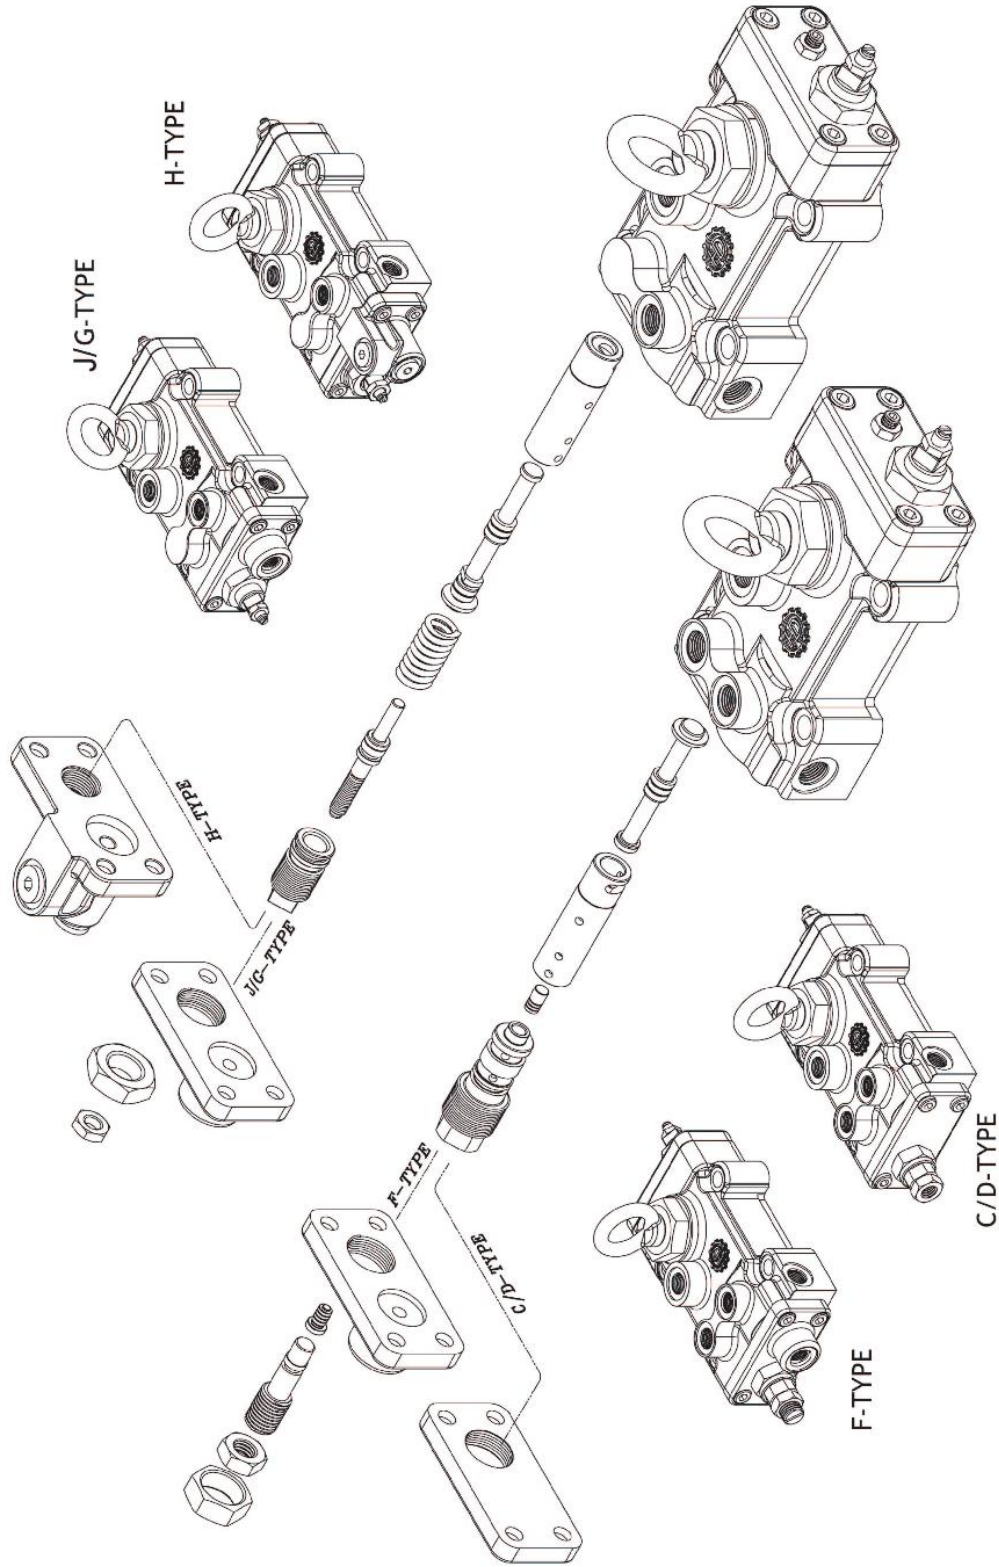

REGULATOR FOR OE01 TYPE(HITACHI)

● STANDARD DIMENSIONS

(mm)

MODEL	A
H3V63	25
H3V112	36
H3V140&180	61.3
H5V160 & 200	70

MODEL	A
H5V80	48
H5V140	53.8
H3V280	81
H5V160DPH & 200DPH	

REGULATOR FOR HITACHI FNOM(FRONT) TYPE

● STANDARD DIMENSIONS

(mm)

MODEL	A
H3V63	22
H3V112	36
H3V140&180	57
H5V160 & 200	66

MODEL	A
H5V80	40.5
H5V140	48
H3V280	75.7
H5V160DPH & 200DPH	

REGULATOR FOR HITACHI FNOS(REAR) TYPE

STANDARD DIMENSIONS

(mm)

MODEL	A	MODEL	A
H3V63	22	H5V80	40.5
H3V112	36	H5V140	48
H3V140&180	57	H3V280	75.7
H5V160 & 200	66	H5V160DPH & 200DPH	75.7

REGULATOR FOR HPV116/145(C/D/F/G/H/J)TYPE

6-PORT
HPV145(C&D-TYPE)

7-PORT
HPV145(F-TYPE)

5-PORT
HPV145(J/G-TYPE)

5-PORT
HPV145(H-TYPE)

6-PORT
HPV116(6-PORT)

REGULATOR FOR HPV116/145(C/D/F/G/H/J)TYPE

HAN DOK HYDRAULIC

REGULATOR FOR HPVO102 & HPVO118 TYPE

<<HYDRAULIC CIRCUIT>>

HPVO102		HPVO118
NORMAL-TYPE	EPR VALVE(ZX&GW)TYPE-R	EPR VALVE(ZX&GW)TYPE-R
LVDT SENSOR-TYPE	EPR VALVE(ZX&GW)TYPE-L	EPR VALVE(ZX&GW)TYPE-L