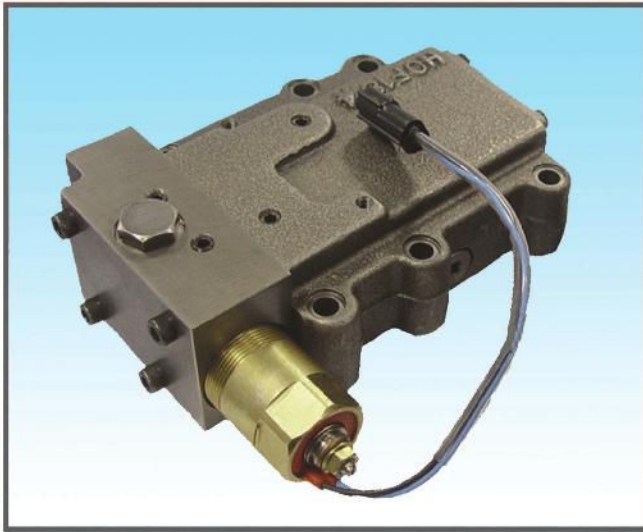

REGULATOR FOR OE01 TYPE(HITACHI)

● STANDARD DIMENSIONS

(mm)

MODEL	A
H3V63	25
H3V112	36
H3V140&180	61.3
H5V160 & 200	70

MODEL	A
H5V80	48
H5V140	53.8
H3V280	81
H5V160DPH & 200DPH	

REGULATOR FOR HITACHI FNOM(FRONT) TYPE

● STANDARD DIMENSIONS

(mm)

MODEL	A
H3V63	22
H3V112	36
H3V140&180	57
H5V160 & 200	66

MODEL	A
H5V80	40.5
H5V140	48
H3V280	75.7
H5V160DPH & 200DPH	

REGULATOR FOR HITACHI FNOS(REAR) TYPE

STANDARD DIMENSIONS

(mm)

MODEL	A	MODEL	A
H3V63	22	H5V80	40.5
H3V112	36	H5V140	48
H3V140&180	57	H3V280	75.7
H5V160 & 200	66	H5V160DPH & 200DPH	75.7

REGULATOR FOR HPV116/145(C/D/F/G/H/J)TYPE

6-PORT
HPV145(C&D-TYPE)

7-PORT
HPV145(F-TYPE)