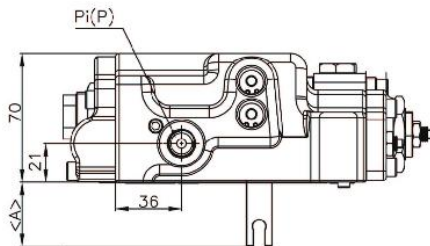

REGULATOR FOR OE01 TYPE(HITACHI)

● STANDARD DIMENSIONS

(mm)

MODEL	A
H3V63	25
H3V112	36
H3V140&180	61.3
H5V160 & 200	70

MODEL	A
H5V80	48
H5V140	53.8
H3V280	81
H5V160DPH & 200DPH	

REGULATOR FOR HITACHI FNOM(FRONT) TYPE

● STANDARD DIMENSIONS

(mm)

MODEL	A
H3V63	22
H3V112	36
H3V140&180	57
H5V160 & 200	66

MODEL	A
H5V80	40.5
H5V140	48
H3V280	75.7
H5V160DPH & 200DPH	

REGULATOR FOR HITACHI FNOS(REAR) TYPE

STANDARD DIMENSIONS

(mm)

MODEL	A	MODEL	A
H3V63	22	H5V80	40.5
H3V112	36	H5V140	48
H3V140&180	57	H3V280	75.7
H5V160 & 200	66	H5V160DPH & 200DPH	75.7

REGULATOR FOR HPV116/145(C/D/F/G/H/J)TYPE

6-PORT
HPV145(C&D-TYPE)

7-PORT
HPV145(F-TYPE)