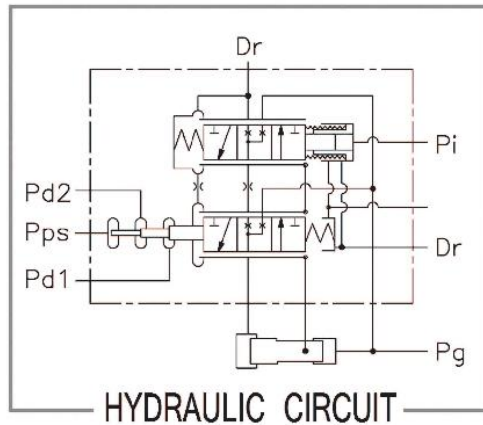

REGULATOR FOR HPV116/145(C/D/F/G/H/J)TYPE