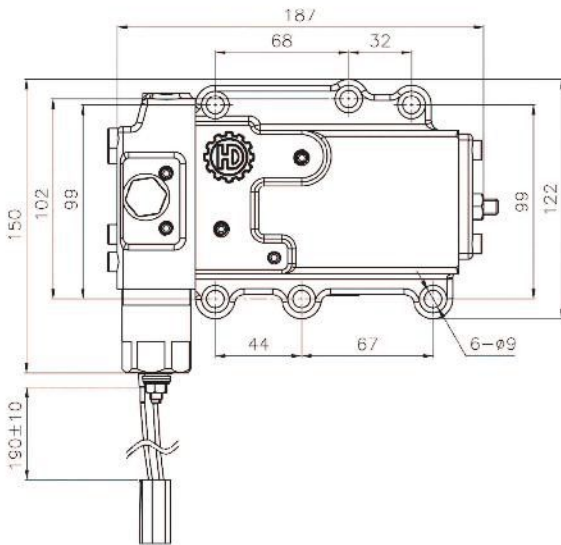

REGULATOR FOR OE01 TYPE(HITACHI)

● STANDARD DIMENSIONS

(mm)

MODEL	A
H3V63	25
H3V112	36
H3V140&180	61.3
H5V160 & 200	70

MODEL	A
H5V80	48
H5V140	53.8
H3V280	81
H5V160DPH & 200DPH	

REGULATOR FOR HITACHI FNOM(FRONT) TYPE

● STANDARD DIMENSIONS

(mm)

MODEL	A
H3V63	22
H3V112	36
H3V140&180	57
H5V160 & 200	66

MODEL	A
H5V80	40.5
H5V140	48
H3V280	75.7
H5V160DPH & 200DPH	

REGULATOR FOR HITACHI FNOS(REAR) TYPE

STANDARD DIMENSIONS

(mm)

MODEL	A	MODEL	A
H3V63	22	H5V80	40.5
H3V112	36	H5V140	48
H3V140&180	57	H3V280	75.7
H5V160 & 200	66	H5V160DPH & 200DPH	75.7

REGULATOR FOR HPV116/145(C/D/F/G/H/J)TYPE

6-PORT
HPV145(C&D-TYPE)

7-PORT
HPV145(F-TYPE)

5-PORT
HPV145(J/G-TYPE)

5-PORT
HPV145(H-TYPE)

6-PORT
HPV116(6-PORT)

REGULATOR FOR HPV116/145(C/D/F/G/H/J)TYPE

HAN DOK HYDRAULIC

REGULATOR FOR HPVO102 & HPVO118 TYPE

<<HYDRAULIC CIRCUIT>>

HPVO102		HPVO118
NORMAL-TYPE	EPR VALVE(ZX&GW)TYPE-R	EPR VALVE(ZX&GW)TYPE-R
LVDT SENSOR-TYPE	EPR VALVE(ZX&GW)TYPE-L	EPR VALVE(ZX&GW)TYPE-L