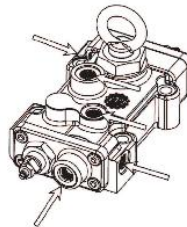

MODEL	A	MODEL	A
H3V63	22	H5V80	40.5
H3V112	36	H5V140	48
H3V140&180	57	H3V280	75.7
H5V160 & 200	66	H5V160DPH & 200DPH	75.7

REGULATOR FOR HPV116/145(C/D/F/G/H/J)TYPE

6-PORT
HPV145(C&D-TYPE)

7-PORT
HPV145(F-TYPE)

5-PORT
HPV145(J/G-TYPE)

5-PORT
HPV145(H-TYPE)

6-PORT
HPV116(6-PORT)

REGULATOR FOR HPV116/145(C/D/F/G/H/J)TYPE

HAN DOK HYDRAULIC

REGULATOR FOR HPVO102 & HPVO118 TYPE

<<HYDRAULIC CIRCUIT>>

HPVO102		HPVO118
NORMAL-TYPE	EPR VALVE(ZX&GW)TYPE-R	EPR VALVE(ZX&GW)TYPE-R
LVDT SENSOR-TYPE	EPR VALVE(ZX&GW)TYPE-L	EPR VALVE(ZX&GW)TYPE-L