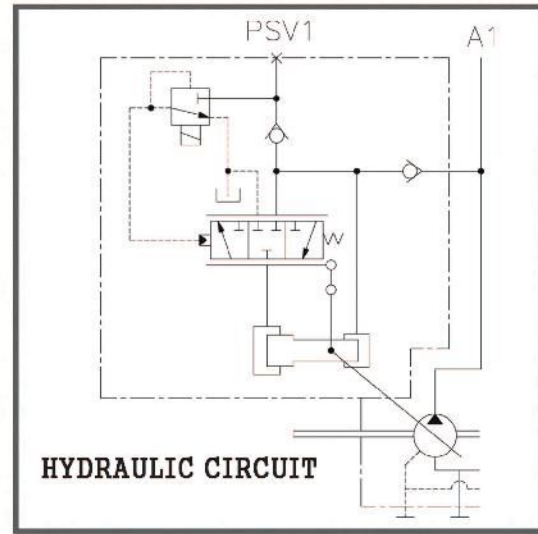

REGULATOR FOR OE01 TYPE(HITACHI)

● STANDARD DIMENSIONS

(mm)

MODEL	A
H3V63	25
H3V112	36
H3V140&180	61.3
H5V160 & 200	70

MODEL	A
H5V80	48
H5V140	53.8
H3V280	81
H5V160DPH & 200DPH	

REGULATOR FOR HITACHI FNOM(FRONT) TYPE

● STANDARD DIMENSIONS

(mm)

MODEL	A
H3V63	22
H3V112	36
H3V140&180	57
H5V160 & 200	66

MODEL	A
H5V80	40.5
H5V140	48
H3V280	75.7
H5V160DPH & 200DPH	

REGULATOR FOR HITACHI FNOS(REAR) TYPE

STANDARD DIMENSIONS

(mm)

MODEL	A	MODEL	A
H3V63	22	H5V80	40.5
H3V112	36	H5V140	48
H3V140&180	57	H3V280	75.7
H5V160 & 200	66	H5V160DPH & 200DPH	75.7

REGULATOR FOR HPV116/145(C/D/F/G/H/J)TYPE

6-PORT
HPV145(C&D-TYPE)

7-PORT
HPV145(F-TYPE)