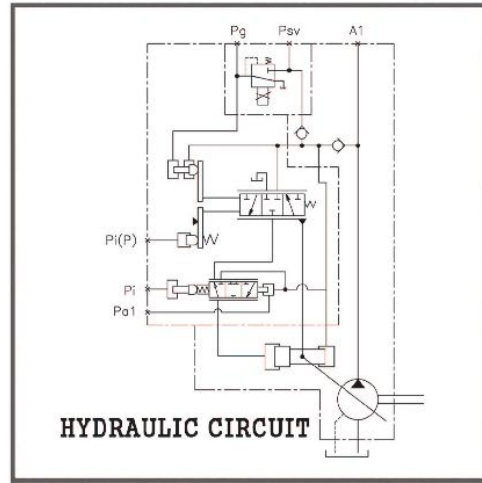

REGULATOR FOR OE01 TYPE(HITACHI)

● STANDARD DIMENSIONS

(mm)

MODEL	A
H3V63	25
H3V112	36
H3V140&180	61.3
H5V160 & 200	70

MODEL	A
H5V80	48
H5V140	53.8
H3V280	81
H5V160DPH & 200DPH	

REGULATOR FOR HITACHI FNOM(FRONT) TYPE

● STANDARD DIMENSIONS

(mm)

MODEL	A
H3V63	22
H3V112	36
H3V140&180	57
H5V160 & 200	66

MODEL	A
H5V80	40.5
H5V140	48
H3V280	75.7
H5V160DPH & 200DPH	

REGULATOR FOR HITACHI FNOS(REAR) TYPE

STANDARD DIMENSIONS

(mm)