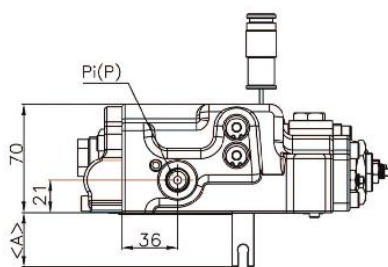

REGULATOR FOR OE01 TYPE(HITACHI)

● STANDARD DIMENSIONS

(mm)

MODEL	A
H3V63	25
H3V112	36
H3V140&180	61.3
H5V160 & 200	70

MODEL	A
H5V80	48
H5V140	53.8
H3V280	81
H5V160DPH & 200DPH	

REGULATOR FOR HITACHI FNOM(FRONT) TYPE

● STANDARD DIMENSIONS

(mm)

MODEL	A
H3V63	22
H3V112	36
H3V140&180	57
H5V160 & 200	66

MODEL	A
H5V80	40.5
H5V140	48
H3V280	75.7
H5V160DPH & 200DPH	

REGULATOR FOR HITACHI FNOS(REAR) TYPE

STANDARD DIMENSIONS

(mm)

MODEL	A	MODEL	A
H3V63	22	H5V80	40.5
H3V112	36	H5V140	48
H3V140&180	57	H3V280	75.7
H5V160 & 200	66	H5V160DPH & 200DPH	75.7

REGULATOR FOR HPV116/145(C/D/F/G/H/J)TYPE

6-PORT
HPV145(C&D-TYPE)

7-PORT
HPV145(F-TYPE)