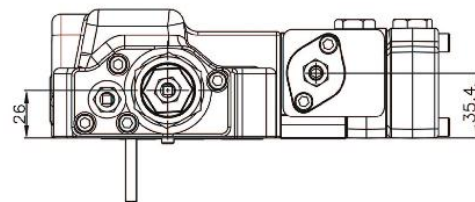

REGULATOR FOR OE01 TYPE(HITACHI)

● STANDARD DIMENSIONS

(mm)

MODEL	A
H3V63	25
H3V112	36
H3V140&180	61.3
H5V160 & 200	70

MODEL	A
H5V80	48
H5V140	53.8
H3V280	81
H5V160DPH & 200DPH	

REGULATOR FOR HITACHI FNOM(FRONT) TYPE

● STANDARD DIMENSIONS

(mm)

MODEL	A
H3V63	22
H3V112	36
H3V140&180	57
H5V160 & 200	66

MODEL	A
H5V80	40.5
H5V140	48
H3V280	75.7
H5V160DPH & 200DPH	

REGULATOR FOR HITACHI FNOS(REAR) TYPE

STANDARD DIMENSIONS

(mm)