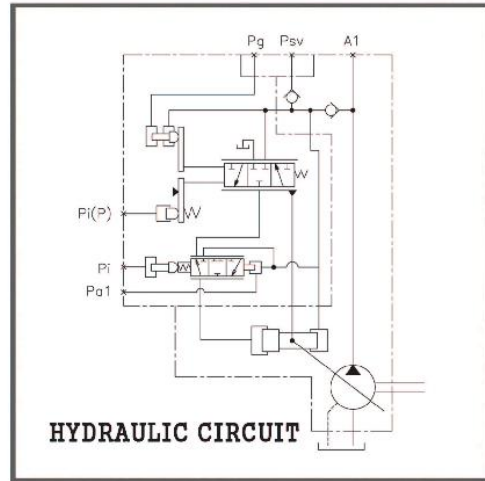

REGULATOR FOR OE01 TYPE(HITACHI)

● STANDARD DIMENSIONS

(mm)

MODEL	A
H3V63	25
H3V112	36
H3V140&180	61.3
H5V160 & 200	70

MODEL	A
H5V80	48
H5V140	53.8
H3V280	81
H5V160DPH & 200DPH	

REGULATOR FOR HITACHI FNOM(FRONT) TYPE

● STANDARD DIMENSIONS

(mm)

MODEL	A
H3V63	22
H3V112	36
H3V140&180	57
H5V160 & 200	66

MODEL	A
H5V80	40.5
H5V140	48
H3V280	75.7
H5V160DPH & 200DPH	

REGULATOR FOR HITACHI FNOS(REAR) TYPE

STANDARD DIMENSIONS

(mm)