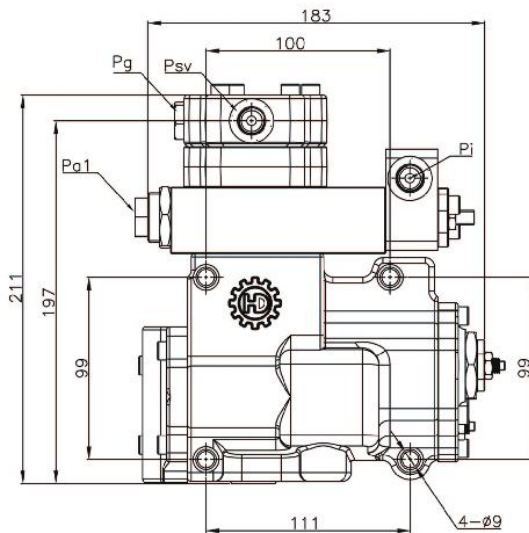

REGULATOR FOR OE01 TYPE(HITACHI)

● STANDARD DIMENSIONS

(mm)

MODEL	A
H3V63	25
H3V112	36
H3V140&180	61.3
H5V160 & 200	70

MODEL	A
H5V80	48
H5V140	53.8
H3V280	81
H5V160DPH & 200DPH	

REGULATOR FOR HITACHI FNOM(FRONT) TYPE

● STANDARD DIMENSIONS

(mm)

MODEL	A
H3V63	22
H3V112	36
H3V140&180	57
H5V160 & 200	66

MODEL	A
H5V80	40.5
H5V140	48
H3V280	75.7
H5V160DPH & 200DPH	

REGULATOR FOR HITACHI FNOS(REAR) TYPE

STANDARD DIMENSIONS

(mm)

MODEL	A	MODEL	A
H3V63	22	H5V80	40.5
H3V112	36	H5V140	48
H3V140&180	57	H3V280	75.7
H5V160 & 200	66	H5V160DPH & 200DPH	75.7

REGULATOR FOR HPV116/145(C/D/F/G/H/J)TYPE

6-PORT
HPV145(C&D-TYPE)

7-PORT
HPV145(F-TYPE)

5-PORT
HPV145(J/G-TYPE)

5-PORT
HPV145(H-TYPE)

6-PORT
HPV116(6-PORT)

REGULATOR FOR HPV116/145(C/D/F/G/H/J)TYPE

HAN DOK HYDRAULIC

REGULATOR FOR HPVO102 & HPVO118 TYPE

<<HYDRAULIC CIRCUIT>>

HPVO102		HPVO118
NORMAL-TYPE	EPR VALVE(ZX&GW)TYPE-R	EPR VALVE(ZX&GW)TYPE-R
LVDT SENSOR-TYPE	EPR VALVE(ZX&GW)TYPE-L	EPR VALVE(ZX&GW)TYPE-L