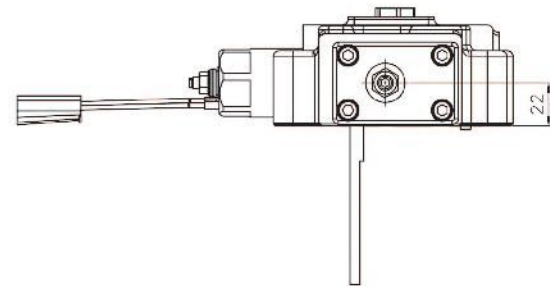

REGULATOR FOR OE01 TYPE(HITACHI)

● STANDARD DIMENSIONS

(mm)

MODEL	A
H3V63	25
H3V112	36
H3V140&180	61.3
H5V160 & 200	70

MODEL	A
H5V80	48
H5V140	53.8
H3V280	81
H5V160DPH & 200DPH	

REGULATOR FOR HITACHI FNOM(FRONT) TYPE

● STANDARD DIMENSIONS

(mm)

MODEL	A
H3V63	22
H3V112	36
H3V140&180	57
H5V160 & 200	66

MODEL	A
H5V80	40.5
H5V140	48
H3V280	75.7
H5V160DPH & 200DPH	

REGULATOR FOR HITACHI FNOS(REAR) TYPE

STANDARD DIMENSIONS

(mm)