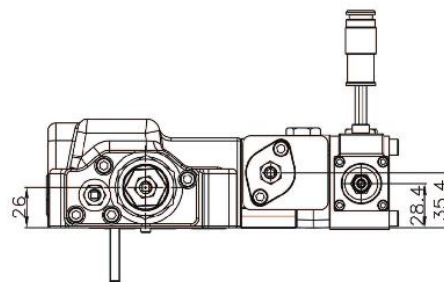

REGULATOR FOR OE01 TYPE(HITACHI)

● STANDARD DIMENSIONS

(mm)

MODEL	A
H3V63	25
H3V112	36
H3V140&180	61.3
H5V160 & 200	70

MODEL	A
H5V80	48
H5V140	53.8
H3V280	81
H5V160DPH & 200DPH	

REGULATOR FOR HITACHI FNOM(FRONT) TYPE

● STANDARD DIMENSIONS

(mm)

MODEL	A
H3V63	22
H3V112	36
H3V140&180	57
H5V160 & 200	66

MODEL	A
H5V80	40.5
H5V140	48
H3V280	75.7
H5V160DPH & 200DPH	

REGULATOR FOR HITACHI FNOS(REAR) TYPE

STANDARD DIMENSIONS

(mm)