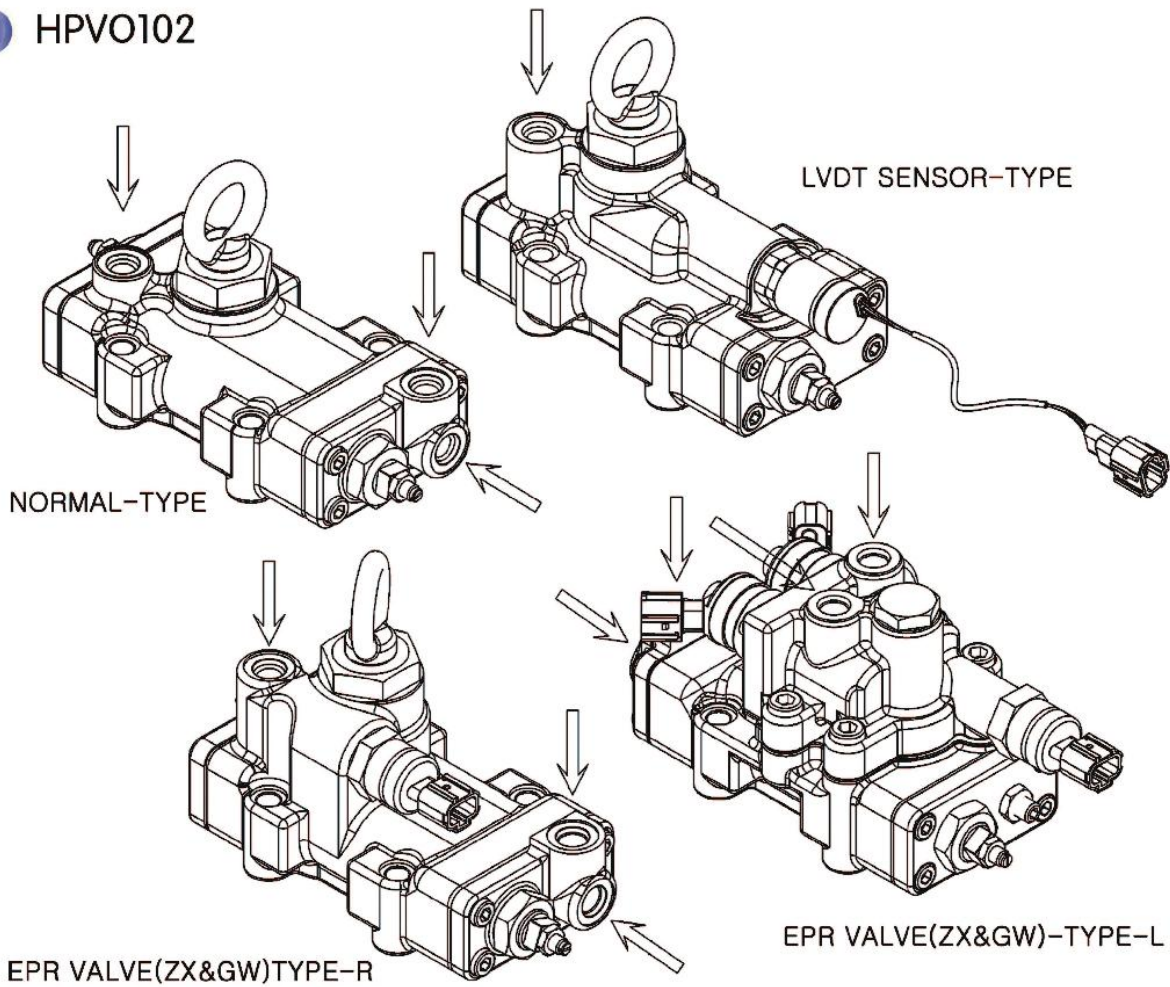

REGULATOR FOR HPVO102 & HPVO118 TYPE

HPVO102