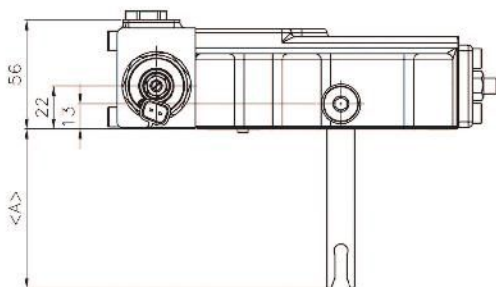

REGULATOR FOR OE01 TYPE(HITACHI)

● STANDARD DIMENSIONS

(mm)

MODEL	A
H3V63	25
H3V112	36
H3V140&180	61.3
H5V160 & 200	70

MODEL	A
H5V80	48
H5V140	53.8
H3V280	81
H5V160DPH & 200DPH	

REGULATOR FOR HITACHI FNOM(FRONT) TYPE

● STANDARD DIMENSIONS

(mm)

MODEL	A
H3V63	22
H3V112	36
H3V140&180	57
H5V160 & 200	66

MODEL	A
H5V80	40.5
H5V140	48
H3V280	75.7
H5V160DPH & 200DPH	

REGULATOR FOR HITACHI FNOS(REAR) TYPE

STANDARD DIMENSIONS

(mm)