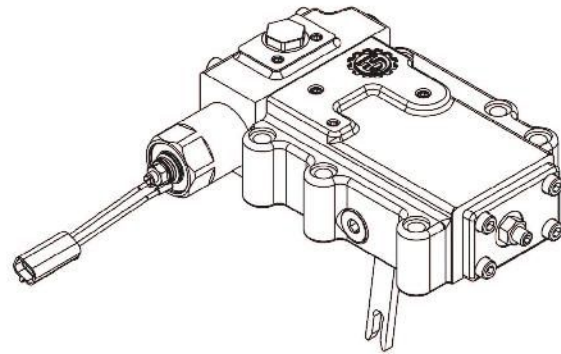

REGULATOR FOR OE01 TYPE(HITACHI)

● STANDARD DIMENSIONS

(mm)

MODEL	A
H3V63	25
H3V112	36
H3V140&180	61.3
H5V160 & 200	70

MODEL	A
H5V80	48
H5V140	53.8
H3V280	81
H5V160DPH & 200DPH	

REGULATOR FOR HITACHI FNOM(FRONT) TYPE

● STANDARD DIMENSIONS

(mm)

MODEL	A
H3V63	22
H3V112	36
H3V140&180	57
H5V160 & 200	66

MODEL	A
H5V80	40.5
H5V140	48
H3V280	75.7
H5V160DPH & 200DPH	

REGULATOR FOR HITACHI FNOS(REAR) TYPE

STANDARD DIMENSIONS

(mm)

MODEL	A	MODEL	A
H3V63	22	H5V80	40.5
H3V112	36	H5V140	48
H3V140&180	57	H3V280	75.7
H5V160 & 200	66	H5V160DPH & 200DPH	75.7

REGULATOR FOR HPV116/145(C/D/F/G/H/J)TYPE

6-PORT
HPV145(C&D-TYPE)

7-PORT
HPV145(F-TYPE)