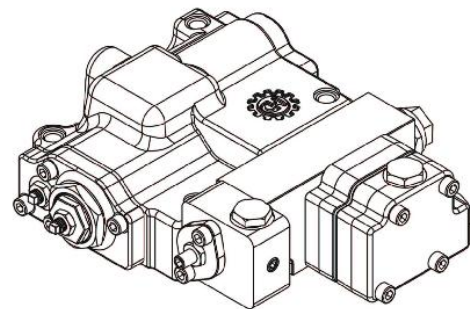

REGULATOR FOR OE01 TYPE(HITACHI)

● STANDARD DIMENSIONS

(mm)

MODEL	A
H3V63	25
H3V112	36
H3V140&180	61.3
H5V160 & 200	70

MODEL	A
H5V80	48
H5V140	53.8
H3V280	81
H5V160DPH & 200DPH	

REGULATOR FOR HITACHI FNOM(FRONT) TYPE

● STANDARD DIMENSIONS

(mm)

MODEL	A
H3V63	22
H3V112	36
H3V140&180	57
H5V160 & 200	66

MODEL	A
H5V80	40.5
H5V140	48
H3V280	75.7
H5V160DPH & 200DPH	

REGULATOR FOR HITACHI FNOS(REAR) TYPE

STANDARD DIMENSIONS

(mm)