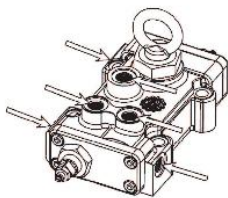

● STANDARD DIMENSIONS

(mm)

MODEL	A
H3V63	22
H3V112	36
H3V140&180	57
H5V160 & 200	66

MODEL	A
H5V80	40.5
H5V140	48
H3V280	75.7
H5V160DPH & 200DPH	

REGULATOR FOR HITACHI FNOS(REAR) TYPE

STANDARD DIMENSIONS

(mm)

MODEL	A	MODEL	A
H3V63	22	H5V80	40.5
H3V112	36	H5V140	48
H3V140&180	57	H3V280	75.7
H5V160 & 200	66	H5V160DPH & 200DPH	75.7

REGULATOR FOR HPV116/145(C/D/F/G/H/J)TYPE

6-PORT
HPV145(C&D-TYPE)

7-PORT
HPV145(F-TYPE)