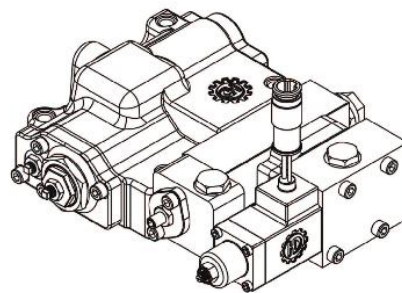

REGULATOR FOR OE01 TYPE(HITACHI)

● STANDARD DIMENSIONS

(mm)

MODEL	A
H3V63	25
H3V112	36
H3V140&180	61.3
H5V160 & 200	70

MODEL	A
H5V80	48
H5V140	53.8
H3V280	81
H5V160DPH & 200DPH	

REGULATOR FOR HITACHI FNOM(FRONT) TYPE

● STANDARD DIMENSIONS

(mm)

MODEL	A
H3V63	22
H3V112	36
H3V140&180	57
H5V160 & 200	66

MODEL	A
H5V80	40.5
H5V140	48
H3V280	75.7
H5V160DPH & 200DPH	

REGULATOR FOR HITACHI FNOS(REAR) TYPE

STANDARD DIMENSIONS

(mm)