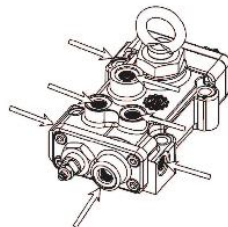

REGULATOR FOR OE01 TYPE(HITACHI)

● STANDARD DIMENSIONS

(mm)

MODEL	A
H3V63	25
H3V112	36
H3V140&180	61.3
H5V160 & 200	70

MODEL	A
H5V80	48
H5V140	53.8
H3V280	81
H5V160DPH & 200DPH	

REGULATOR FOR HITACHI FNOM(FRONT) TYPE

● STANDARD DIMENSIONS

(mm)

MODEL	A
H3V63	22
H3V112	36
H3V140&180	57
H5V160 & 200	66

MODEL	A
H5V80	40.5
H5V140	48
H3V280	75.7
H5V160DPH & 200DPH	

REGULATOR FOR HITACHI FNOS(REAR) TYPE

STANDARD DIMENSIONS

(mm)

MODEL	A	MODEL	A
H3V63	22	H5V80	40.5
H3V112	36	H5V140	48
H3V140&180	57	H3V280	75.7
H5V160 & 200	66	H5V160DPH & 200DPH	75.7

REGULATOR FOR HPV116/145(C/D/F/G/H/J)TYPE

6-PORT
HPV145(C&D-TYPE)

7-PORT
HPV145(F-TYPE)