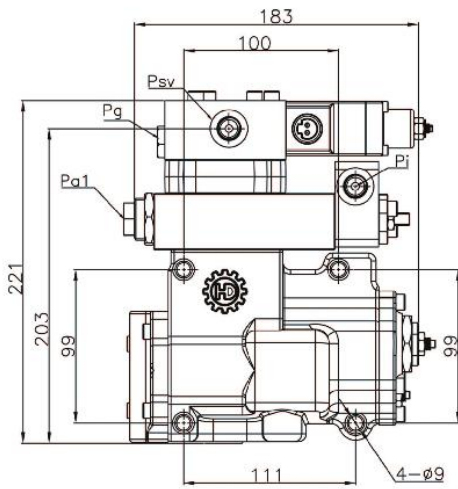

REGULATOR FOR OE01 TYPE(HITACHI)

● STANDARD DIMENSIONS

(mm)

MODEL	A
H3V63	25
H3V112	36
H3V140&180	61.3
H5V160 & 200	70

MODEL	A
H5V80	48
H5V140	53.8
H3V280	81
H5V160DPH & 200DPH	

REGULATOR FOR HITACHI FNOM(FRONT) TYPE

● STANDARD DIMENSIONS

(mm)

MODEL	A
H3V63	22
H3V112	36
H3V140&180	57
H5V160 & 200	66

MODEL	A
H5V80	40.5
H5V140	48
H3V280	75.7
H5V160DPH & 200DPH	

REGULATOR FOR HITACHI FNOS(REAR) TYPE

STANDARD DIMENSIONS

(mm)

MODEL	A	MODEL	A
H3V63	22	H5V80	40.5
H3V112	36	H5V140	48
H3V140&180	57	H3V280	75.7
H5V160 & 200	66	H5V160DPH & 200DPH	75.7

REGULATOR FOR HPV116/145(C/D/F/G/H/J)TYPE

6-PORT
HPV145(C&D-TYPE)

7-PORT
HPV145(F-TYPE)

5-PORT
HPV145(J/G-TYPE)

5-PORT
HPV145(H-TYPE)

6-PORT
HPV116(6-PORT)

REGULATOR FOR HPV116/145(C/D/F/G/H/J)TYPE

HAN DOK HYDRAULIC

REGULATOR FOR HPVO102 & HPVO118 TYPE

<<HYDRAULIC CIRCUIT>>

HPVO102		HPVO118
NORMAL-TYPE	EPR VALVE(ZX&GW)TYPE-R	EPR VALVE(ZX&GW)TYPE-R
LVDT SENSOR-TYPE	EPR VALVE(ZX&GW)TYPE-L	EPR VALVE(ZX&GW)TYPE-L